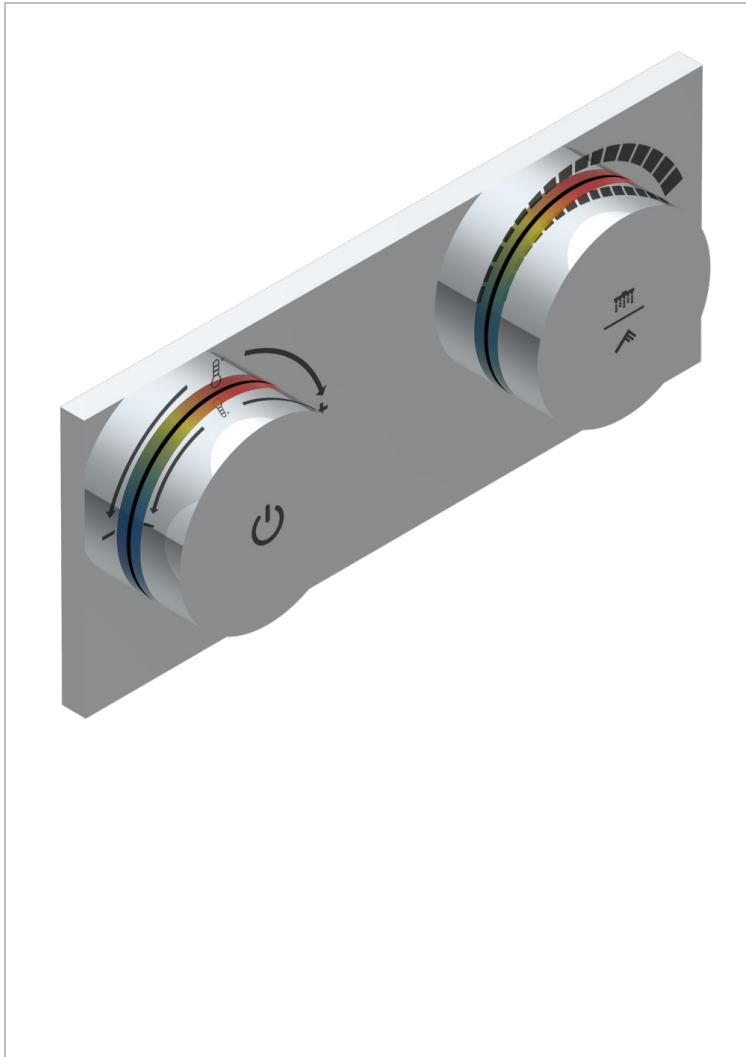

ICON-X METAL INLAY

U7J-6772DB

THG
PARIS

Trim for electronic wall-mounted shower control, on/off and temperature control, 2 functions

CHARACTERISTIC

- Icon-x metal inlay
- Trim for electronic wall-mounted shower control, on/off and temperature control, 2 functions

AVAILABLE FINITIONS

Blush PVD - H62
Brass color PVD - H49
Brown bronze color PVD - F33
Chrome polished - A02
Gold color PVD - H52
Gold mat - F07

Gold polished - F01
Graphite PVD - H64
Matt Umber PVD - H67
Matt blush PVD - H60
Matt brass color PVD - H50
Matt brown bronze color PVD - F34

Matt chrome (American satin) - C02
Matt gold color PVD - H53
Matt graphite PVD - H65
Matt nickel (American satin) - C01
Matt nickel color PVD - H56
Nickel antique / Sovereign - H28

Nickel color PVD - H55
Nickel polished - B01
Polished chrome with gold inlay - GA1
Soft gold - F30
Soft matt gold - F31
Umber PVD - H66