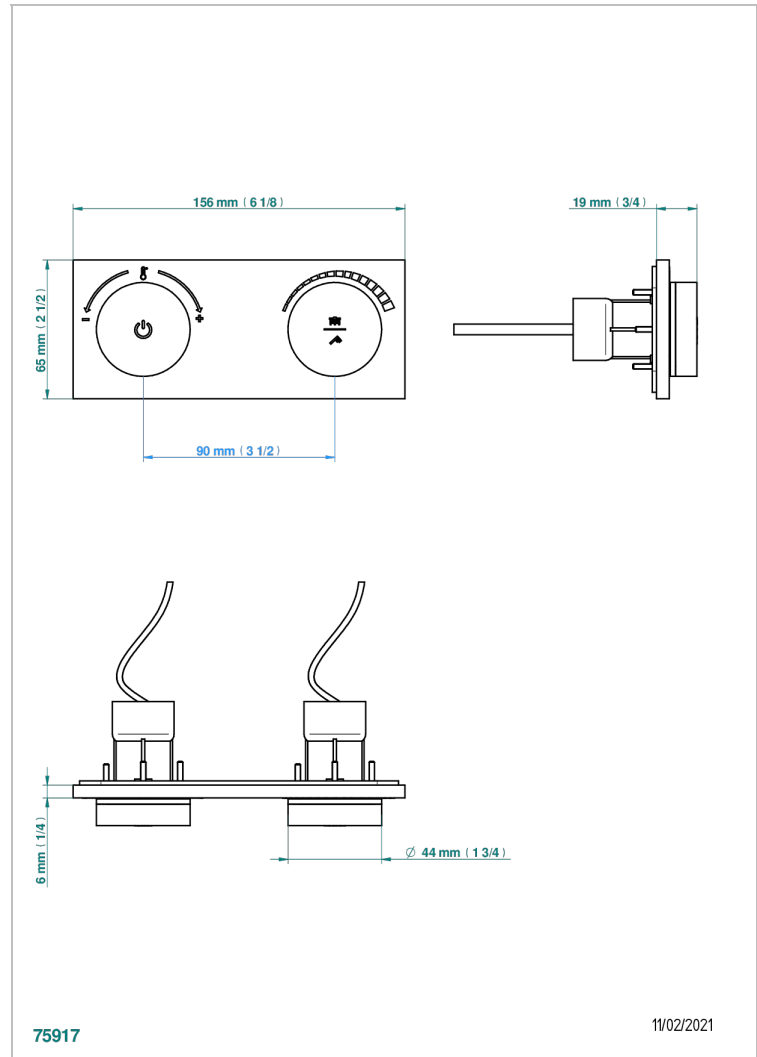

ICON-X METAL INLAY

U7J-6772DB

THG
PARIS

Trim for electronic wall-mounted shower control, on/off and temperature control, 2 functions

CHARACTERISTIC

- Icon-x metal inlay
- Trim for electronic wall-mounted shower control, on/off and temperature control, 2 functions