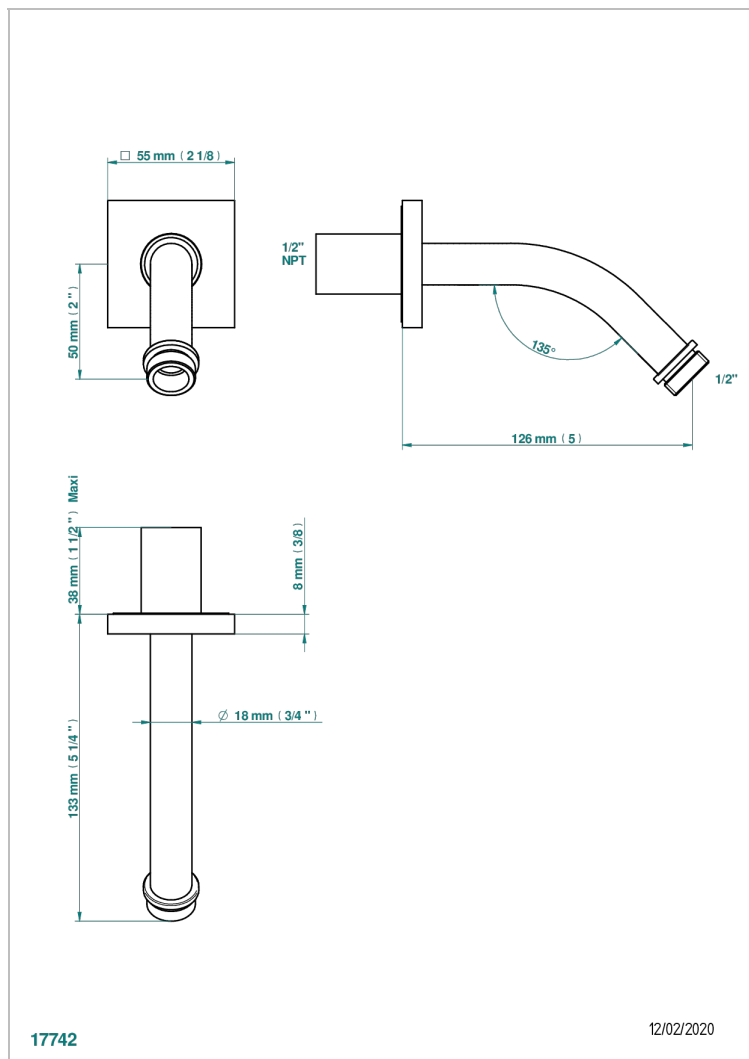

ICON-X METAL INLAY WITH LEVER HANDLES

U7K-82/US

Horizontal shower arm, 45°, lg: 4" 3/4

THG[®]
PARIS

17742

12/02/2020

CHARACTERISTIC

- Icon-x metal inlay with lever handles
- Horizontal shower arm, 45°, lg: 4" 3/4