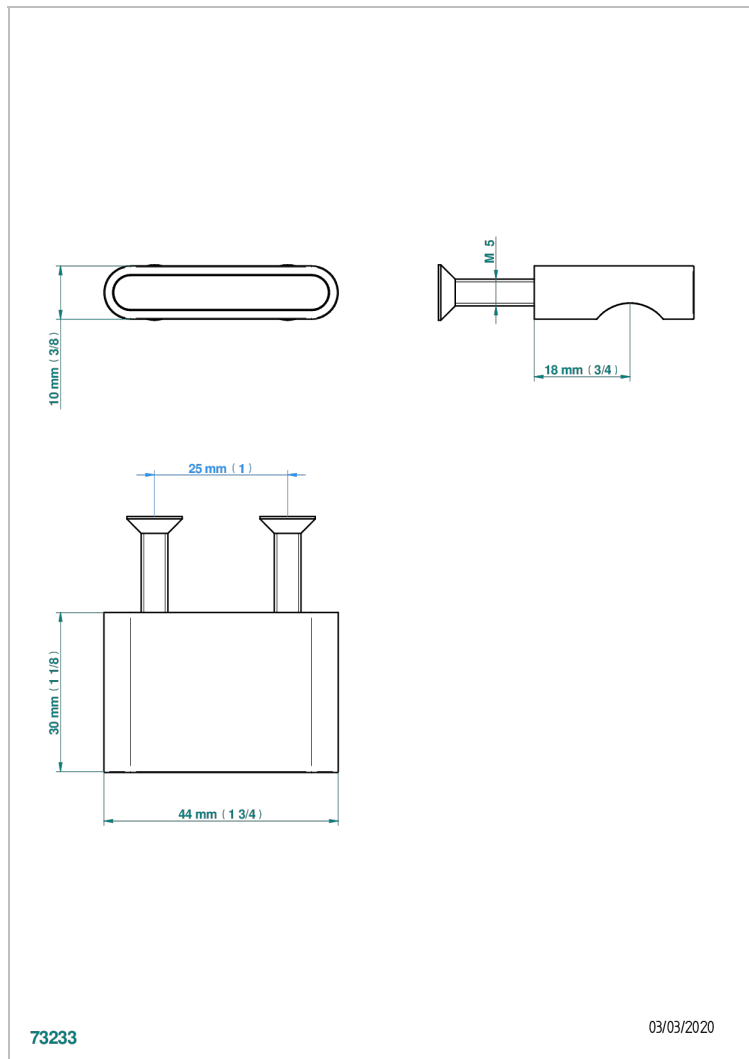

ICON-X TITANIUM

U7L-26BT

Small size knob

THG[®]
PARIS

CHARACTERISTIC

- Icon-x titanium
- Small size knob

AVAILABLE FINITIONS

Blush PVD - H62
Brass color PVD - H49
Brown bronze color PVD - F33
Chrome polished - A02
Gold color PVD - H52
Gold mat - F07