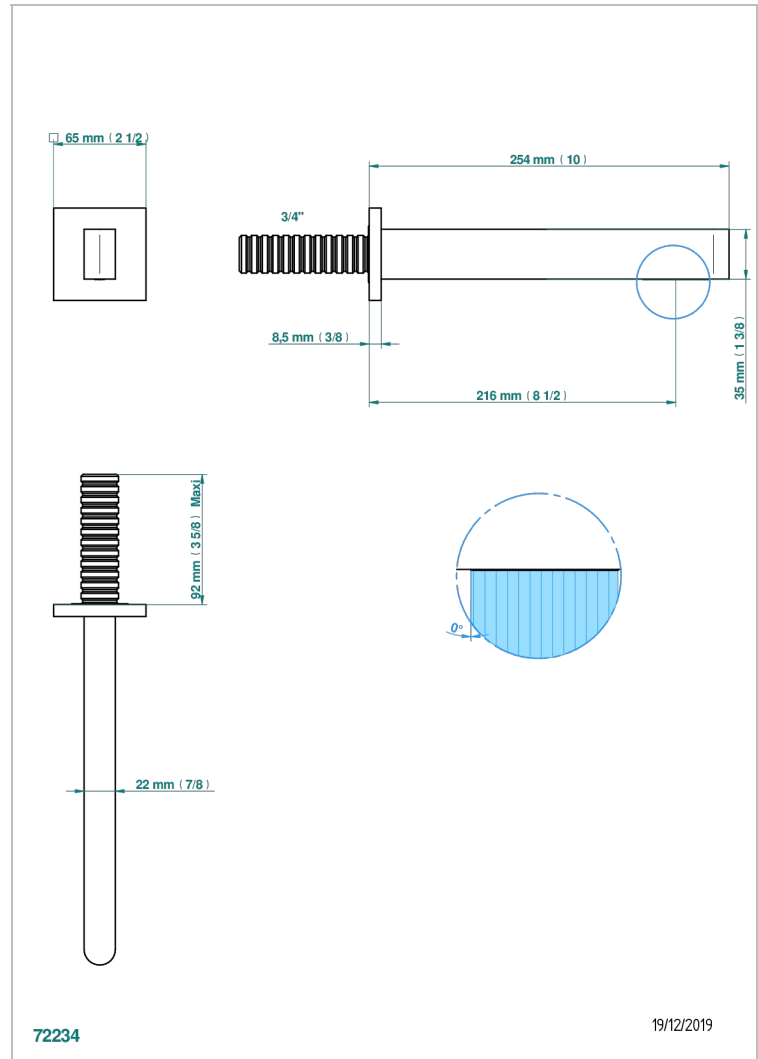

ICON-X TITANIUM

U7L-42SGB

Bath spout, wall mounted

THG[®]
PARIS

CHARACTERISTIC

- Icon-x titanium
- Bath spout, wall mounted

AVAILABLE FINITIONS

Blush PVD - H62
Brass color PVD - H49
Brown bronze color PVD - F33
Chrome polished - A02
Gold color PVD - H52
Gold mat - F07

Nickel color PVD - H55
Nickel polished - B01
Soft gold - F30
Soft matt gold - F31
Umber PVD - H66