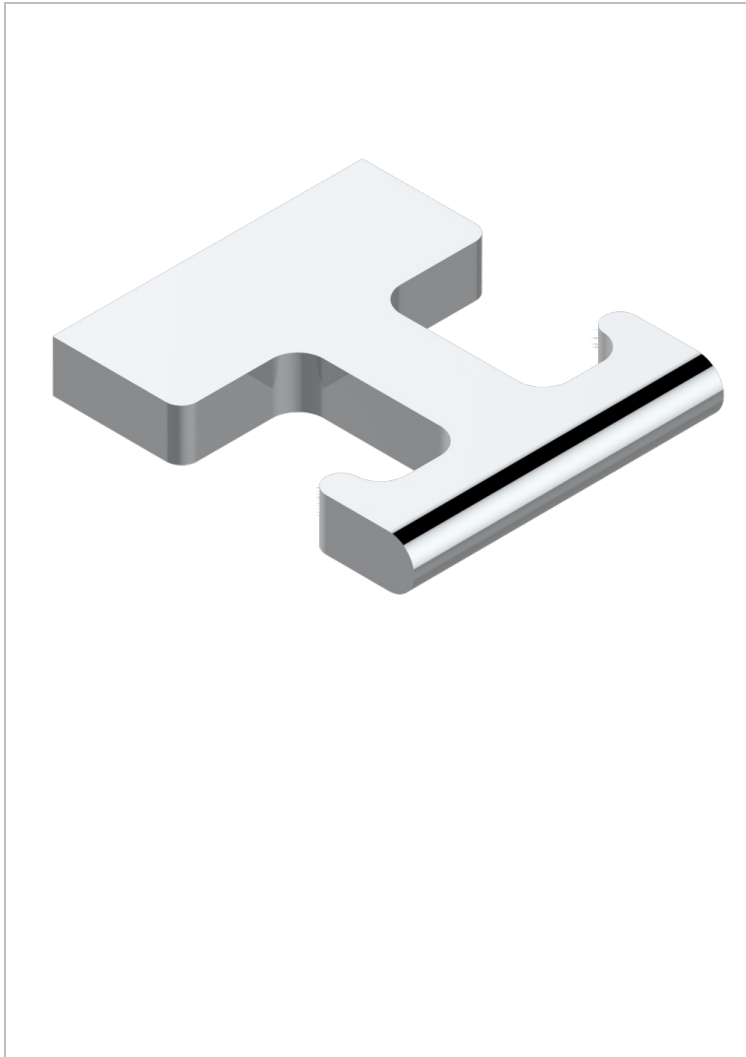

# ICON-X TITANIUM

U7L-517

Robe hook

## CHARACTERISTIC

- Icon-x titanium
- Robe hook