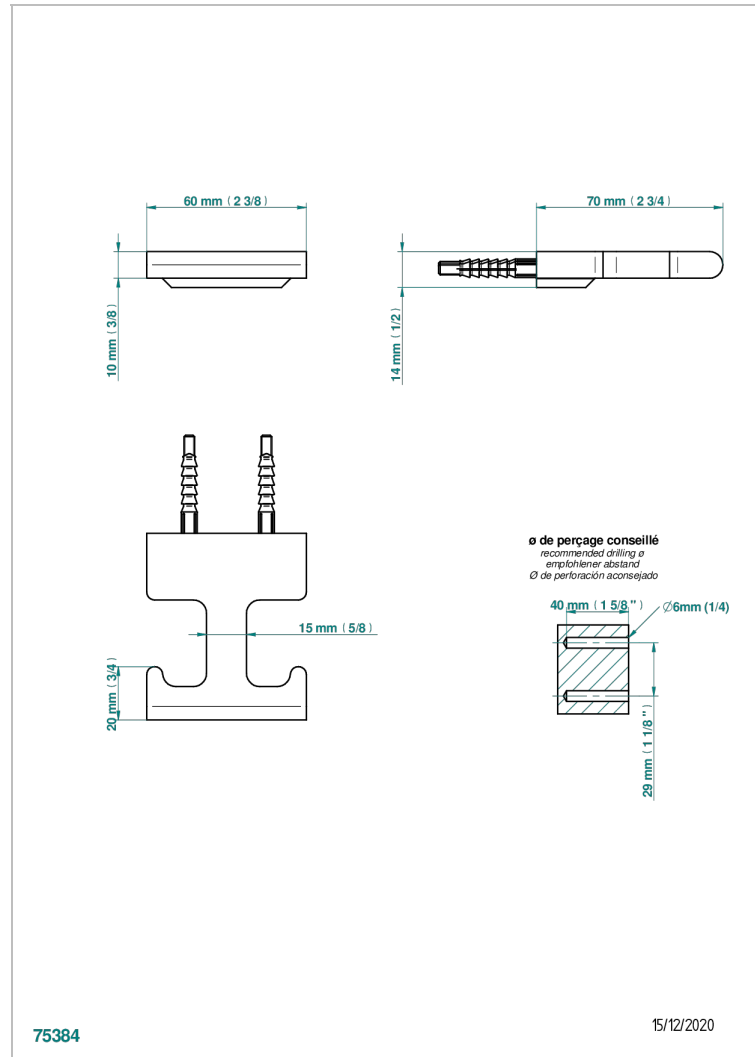

# ICON-X TITANIUM

U7L-517

Robe hook

## CHARACTERISTIC

- Icon-x titanium
- Robe hook