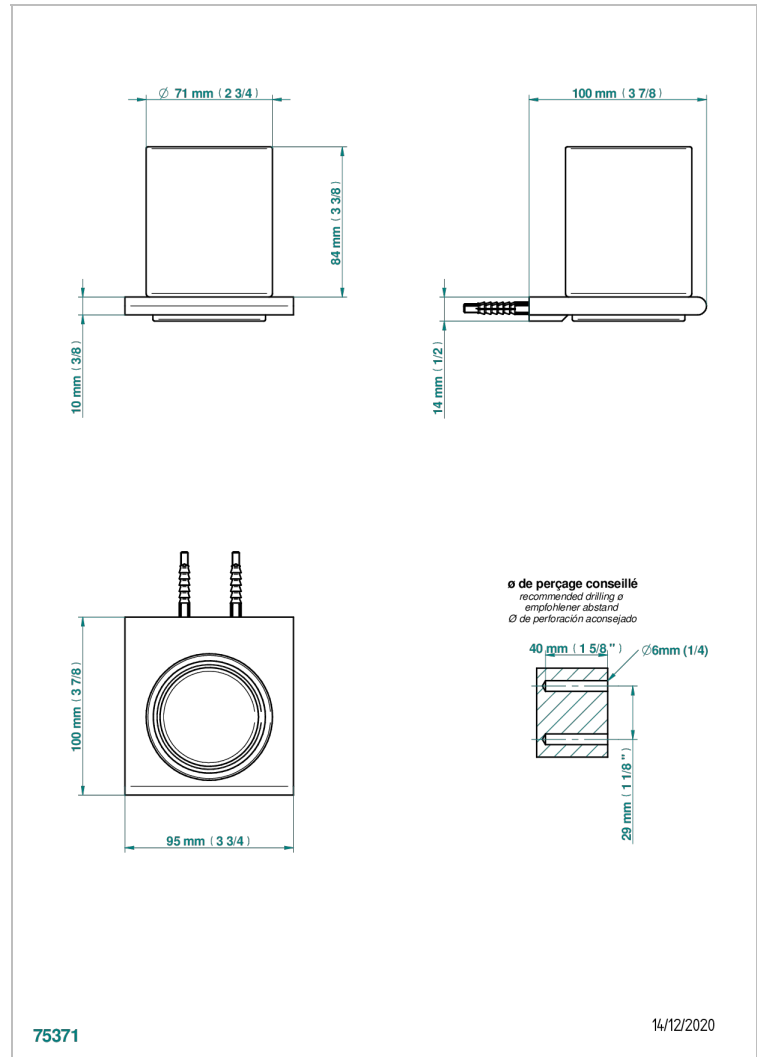

ICON-X TITANIUM

U7L-536

Tumbler holder, wall mounted

THG
PARIS

CHARACTERISTIC

- Icon-x titanium
- Tumbler holder, wall mounted

AVAILABLE FINITIONS

Blush PVD - H62
Brass color PVD - H49
Brown bronze color PVD - F33
Chrome polished - A02
Gold color PVD - H52
Gold mat - F07

Nickel color PVD - H55
Nickel polished - B01
Soft gold - F30
Soft matt gold - F31
Umber PVD - H66