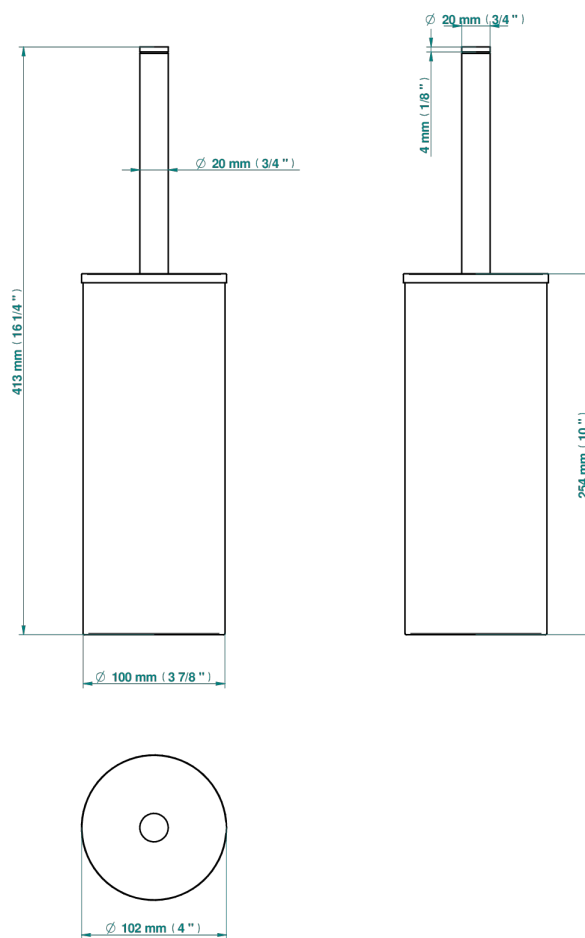

ICON-X TITANIUM WITH LEVER HANDLES

U7M-4700C

THG[®]
PARIS

Metal toilet brush holder with brush with cover floor mounted

58032

19/02/2020

CHARACTERISTIC

- Icon-x titanium with lever handles
- Metal toilet brush holder with brush with cover floor mounted