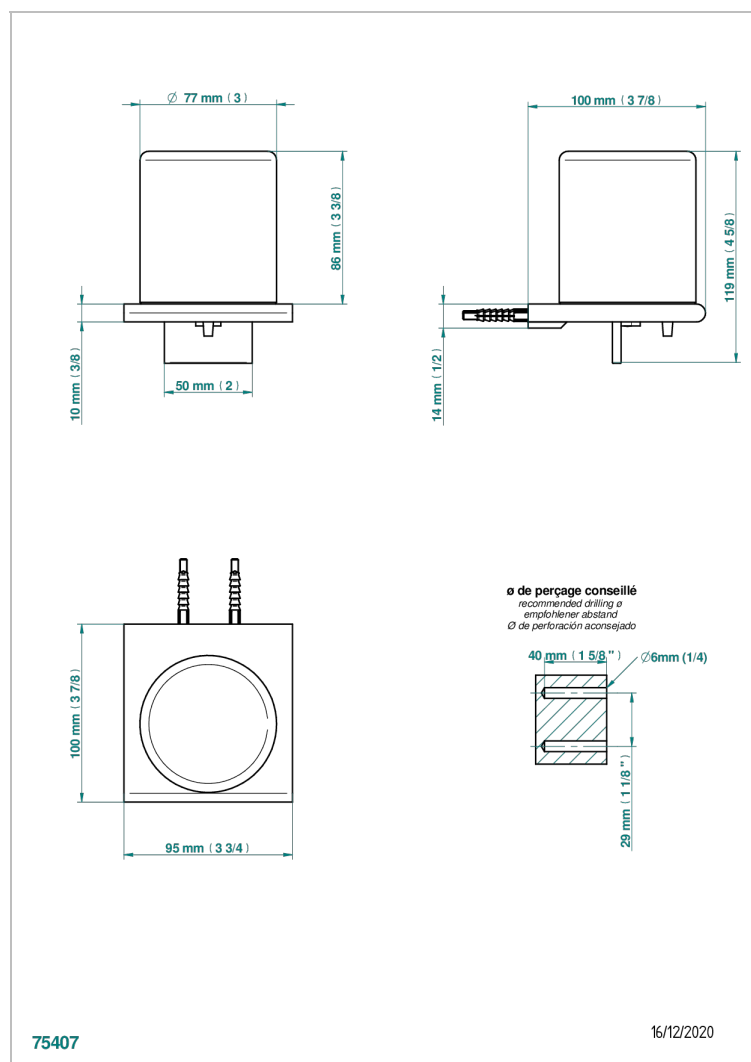

ICON-X TITANIUM WITH LEVER HANDLES

U7M-613

wall liquid soap dispenser

THG[®]
PARIS

CHARACTERISTIC

- Icon-x titanium with lever handles
- wall liquid soap dispenser

AVAILABLE FINITIONS

Blush PVD - H62
Brass color PVD - H49
Brown bronze color PVD - F33
Chrome polished - A02
Gold color PVD - H52
Gold mat - F07