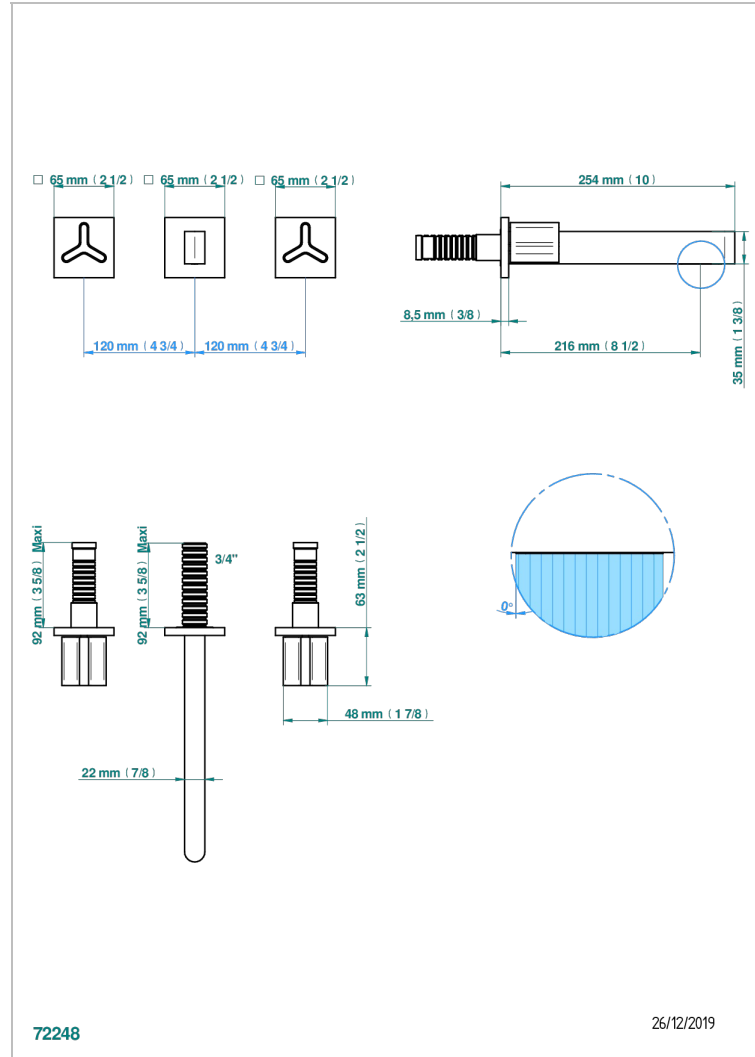

ICON-X CARBON GOLD

U7S-41SGB

Trim for wall mounted 3-hole bath set only

CHARACTERISTIC

- Icon-x carbon gold
- Trim for wall mounted 3-hole bath set only

RELATED SKU'S

- Ref. G00-40AM/US Rough parts for wall set (one counter clockwise and one clockwise cartridges)