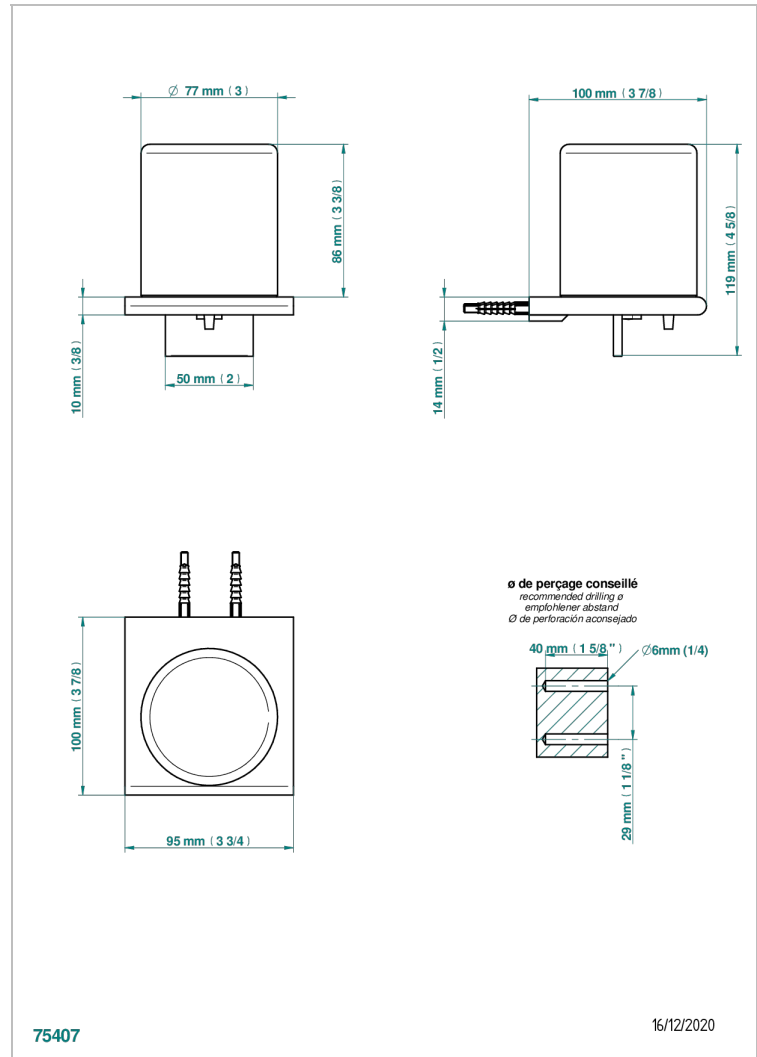

ICON-X CARBON GOLD

U7S-613

wall liquid soap dispenser

THG[®]
PARIS

CHARACTERISTIC

- Icon-x carbon gold
- wall liquid soap dispenser

AVAILABLE FINITIONS

Blush PVD - H62
Brass color PVD - H49
Brown bronze color PVD - F33
Chrome polished - A02
Gold color PVD - H52
Gold mat - F07