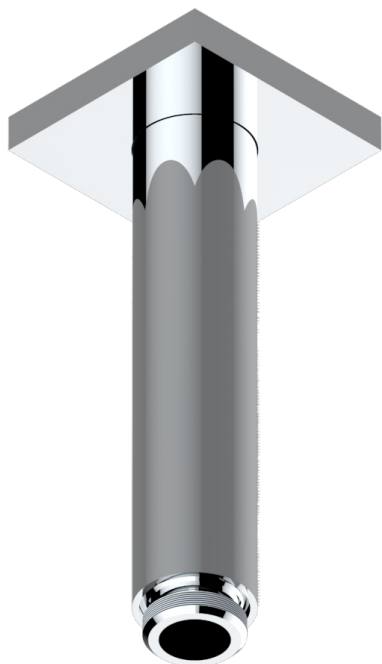

ICON-X CARBON GOLD

U7S-82V/US

Vertical shower arm ceiling mounted 1/2" connection

17748

12/02/2020

CHARACTERISTIC

- Icon-x carbon gold
- Vertical shower arm ceiling mounted 1/2" connection

AVAILABLE FINITIONS

Blush PVD - H62
Brass color PVD - H49
Brown bronze color PVD - F33
Chrome polished - A02
Gold color PVD - H52
Gold mat - F07

Gold polished - F01
Graphite PVD - H64
Matt Umber PVD - H67
Matt blush PVD - H60
Matt brass color PVD - H50
Matt brown bronze color PVD - F34

Matt chrome (American satin) - C02
Matt gold color PVD - H53
Matt graphite PVD - H65
Matt nickel (American satin) - C01
Matt nickel color PVD - H56
Nickel antique / Sovereign - H28

Nickel color PVD - H55
Nickel polished - B01
Soft gold - F30
Soft matt gold - F31
Umber PVD - H66