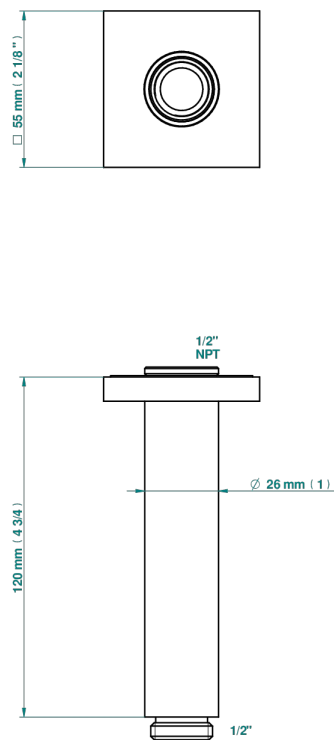

ICON-X CARBON GOLD

U7S-82V/US

Vertical shower arm ceiling mounted 1/2" connection

17748

12/02/2020

CHARACTERISTIC

- Icon-x carbon gold
- Vertical shower arm ceiling mounted 1/2" connection

AVAILABLE FINITIONS