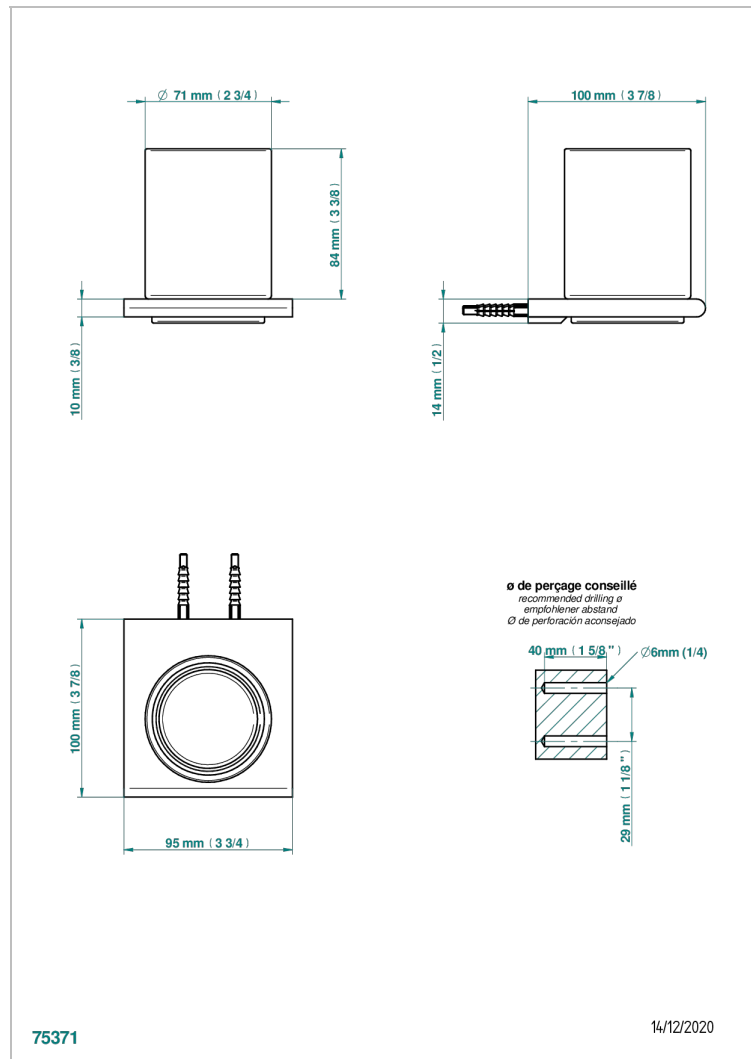

# ICON-X CARBON GOLD WITH LEVER HANDLES

U7T-536

Tumbler holder, wall mounted

## CHARACTERISTIC

- Icon-x carbon gold with lever handles
- Tumbler holder, wall mounted