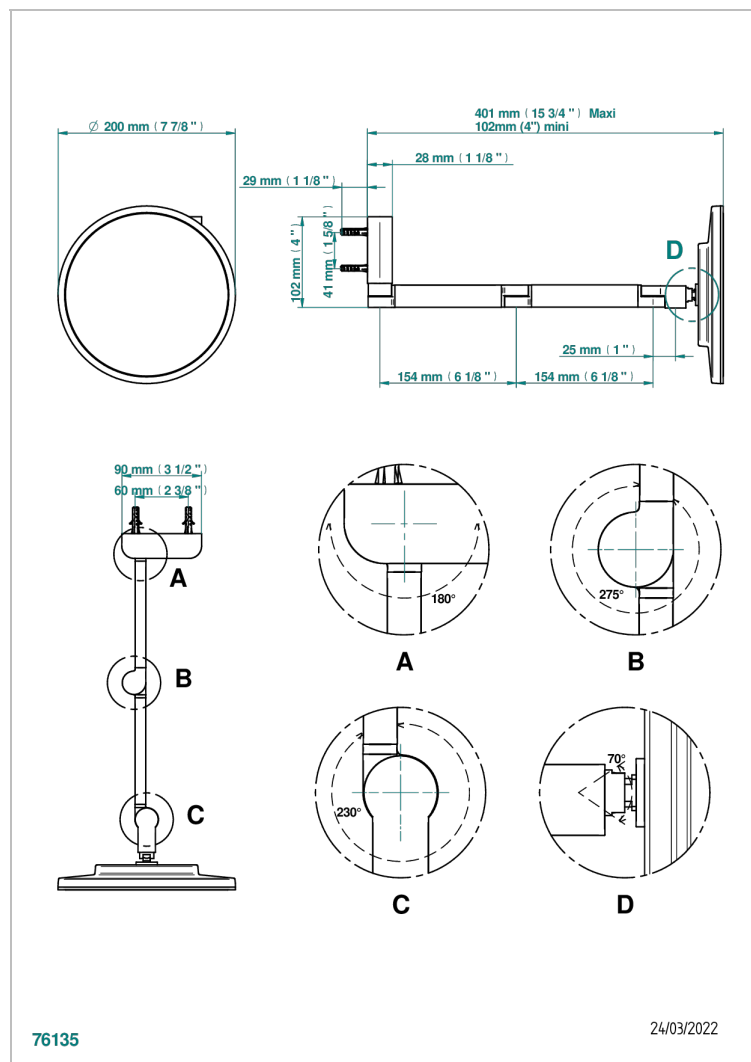

# ICON-X CARBON GOLD WITH LEVER HANDLES

U7T-669C

Wall mounted Round Magnifying mirror (x5), double arm, Classe 1, LED illuminated with continuously adjustable light color

2700 - 5600 K

## CHARACTERISTIC

- Icon-x carbon gold with lever handles
- Wall mounted Round Magnifying mirror (x5), double arm, Classe 1, LED illuminated with continuously adjustable light color 2700 - 5600 K