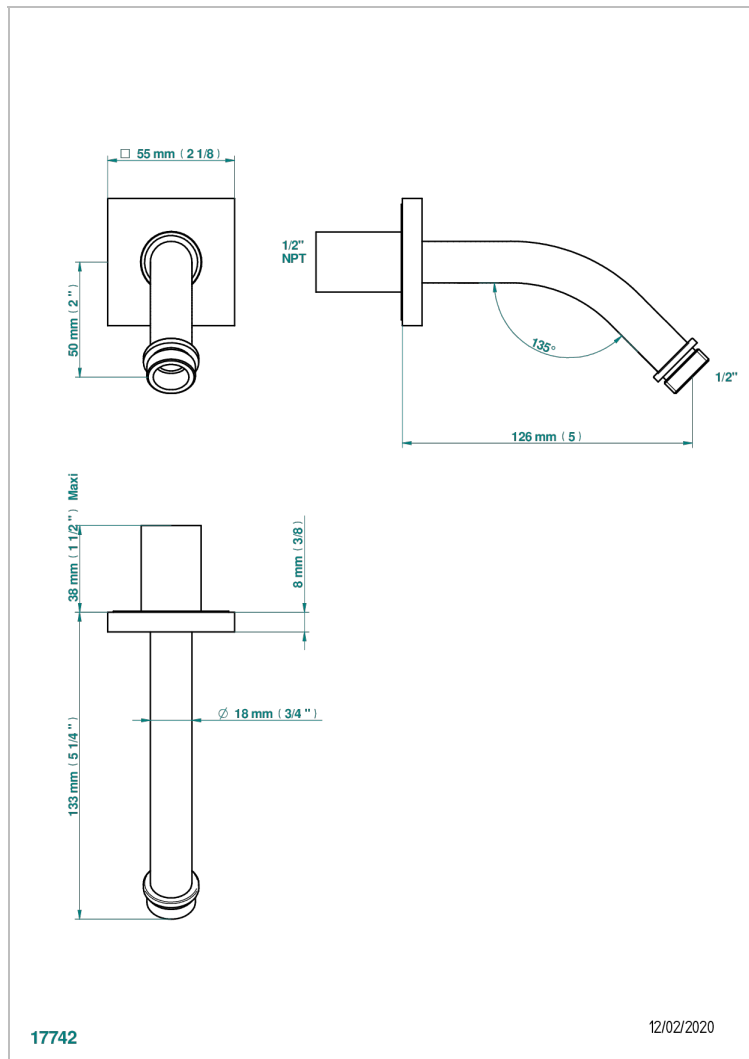

# ICON-X CARBON GOLD WITH LEVER HANDLES

U7T-82/US

Horizontal shower arm, 45°, lg: 4" 3/4

THG<sup>®</sup>  
PARIS

## CHARACTERISTIC

- Icon-x carbon gold with lever handles
- Horizontal shower arm, 45°, lg: 4" 3/4