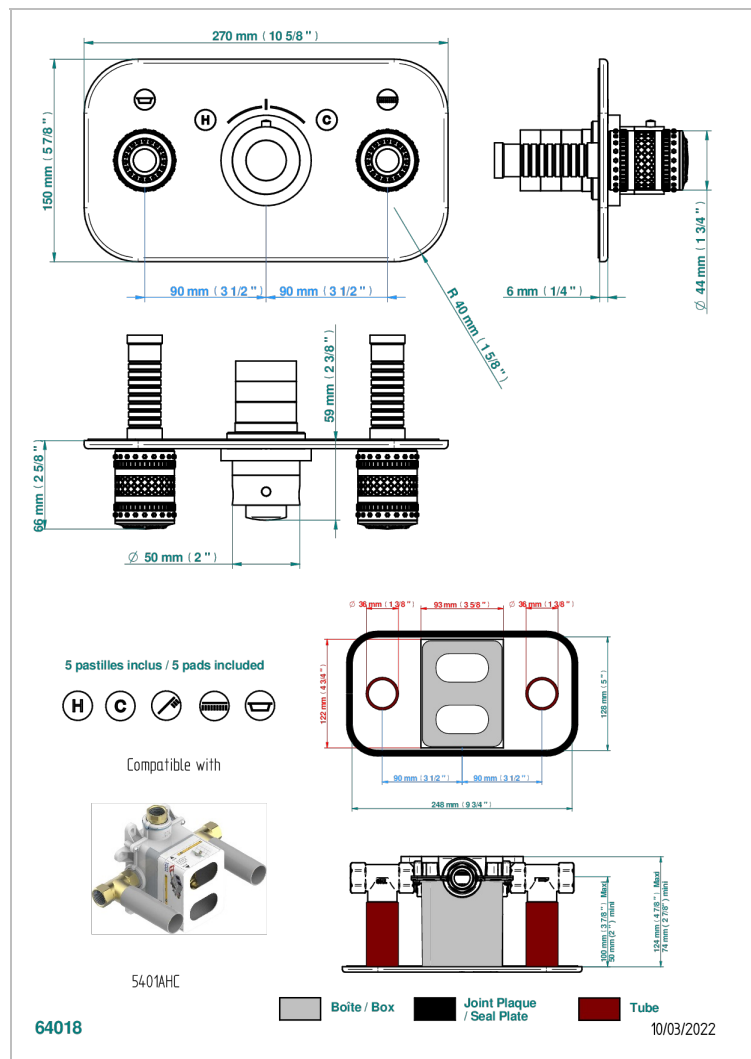

MONTE CARLO, GOLD PORCELAIN

U8B-5401BEH

Trim for thermostatic mixer with 2 valves item to be installed horizontal . to adapt on 5 401AHC or 5 401AHM

CHARACTERISTIC

- Monte Carlo, gold porcelain
- Trim for thermostatic mixer with 2 valves item to be installed horizontal . to adapt on 5 401AHC or 5 401AHM

RELATED SKU'S

- Ref. G00-5401AHC 3/4" THG thermostat, 60 l/mn with two valves with wax cartridge delivered with a built-in box, without trim - to be installed horizontal (for installation with cross handle)
- Ref. G00-5401AHM 3/4" THG thermostat, 60 l/mn with two valves with wax cartridge delivered with a built-in box, without trim - to be installed horizontal (for installation with lever handle)