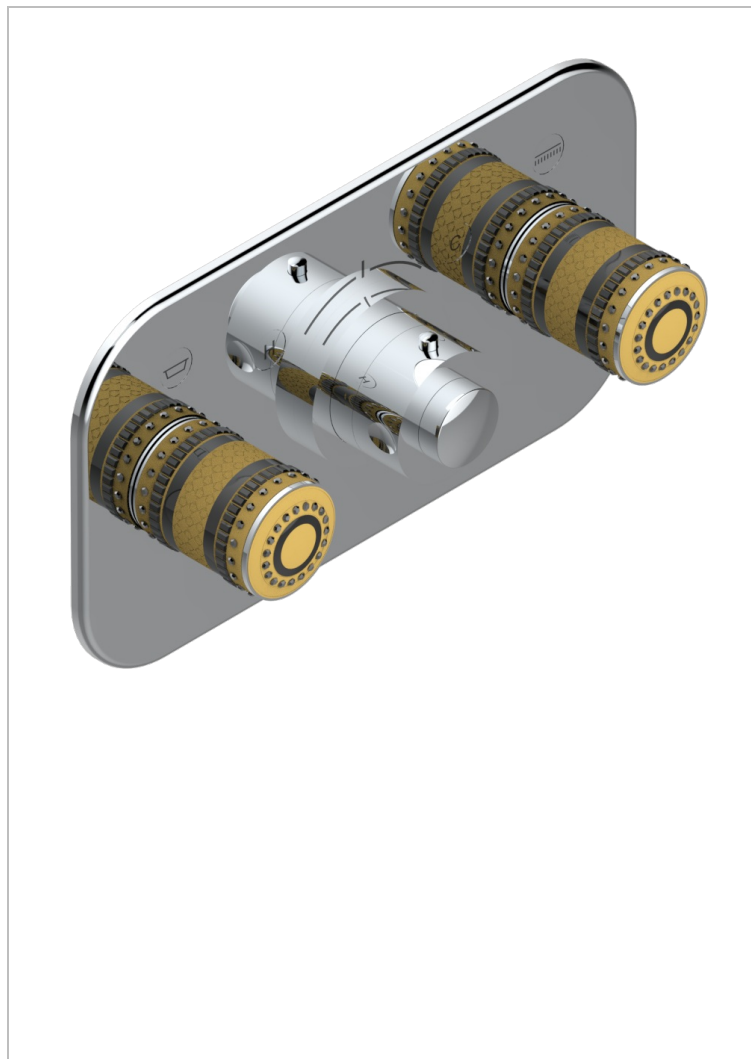

MONTE CARLO, GOLD PORCELAIN

U8B-5401BEH

Trim for thermostatic mixer with 2 valves item to be installed horizontal . to adapt on 5 401AHC or 5 401AHM

CHARACTERISTIC

- Monte Carlo, gold porcelain
- Trim for thermostatic mixer with 2 valves item to be installed horizontal . to adapt on 5 401AHC or 5 401AHM

RELATED SKU'S

- Ref. G00-5401AHC 3/4" THG thermostat, 60 l/mn with two valves with wax cartridge delivered with a built-in box, without trim - to be installed horizontal (for installation with cross handle)
- Ref. G00-5401AHM 3/4" THG thermostat, 60 l/mn with two valves with wax cartridge delivered with a built-in box, without trim - to be installed horizontal (for installation with lever handle)

AVAILABLE FINITIONS

Antique nickel - H28
Lacquered antique silver (coated) - H03
Lacquered light bronze - D01
Matt chrome - C02
Matt gold - F07
Matt nickel (color finish) - C01

Polished chrome (color finish) - A02
Polished chrome / Polished gold (color finish) - G02
Polished gold (color finish) - F01
Polished nickel - B01
Soft gold - F30
Soft matt gold - F31

Varnished matt antique red copper (color finish) - H07