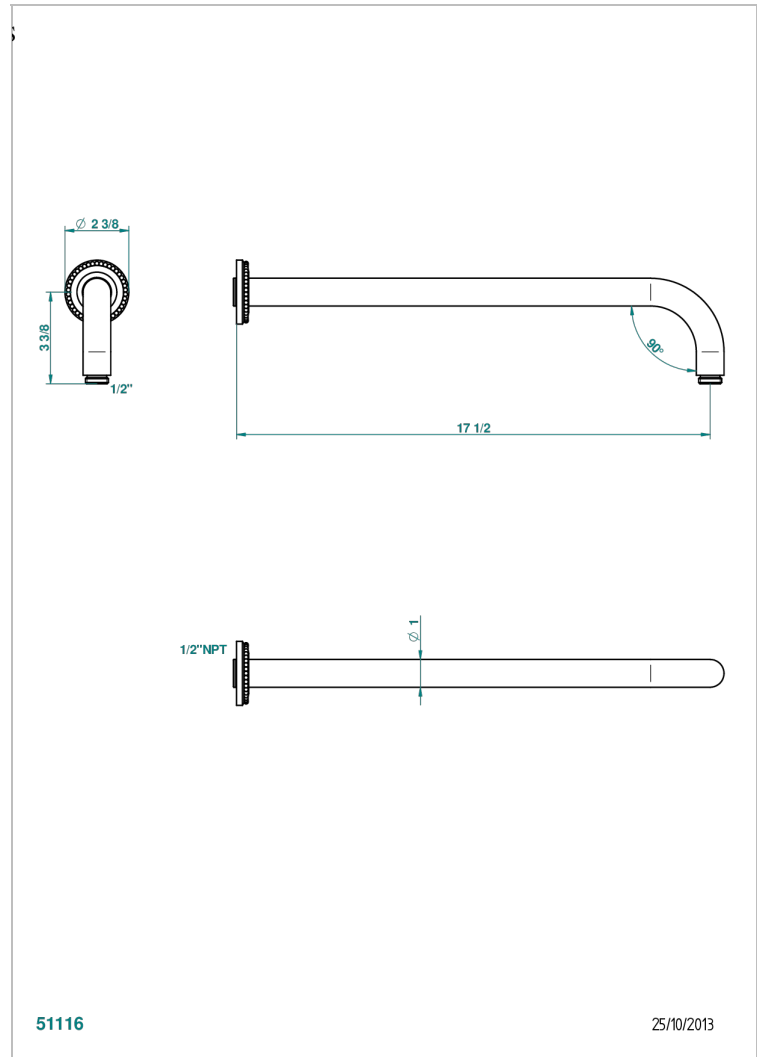

# MONTE CARLO, GOLD PORCELAIN

U8B-84L/US

Horizontal shower arm, 90°, lg: 17"

THG<sup>®</sup>  
PARIS

51116

25/10/2013

## CHARACTERISTIC

- Monte Carlo, gold porcelain
- Horizontal shower arm, 90°, lg: 17"