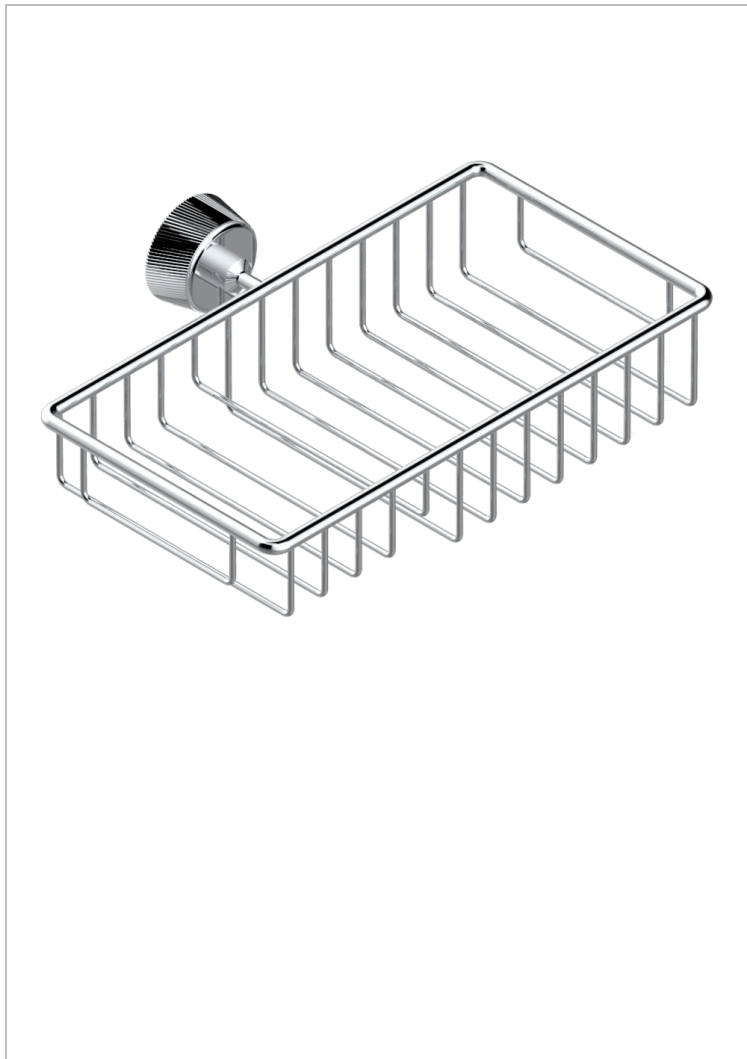

CORVAIR WITH LEVER HANDLES

U8E-2620

Soap and sponge holder, wall mounted

THG[®]
PARIS

72951

17/02/2020

CHARACTERISTIC

- Corvoir with lever handles
- Soap and sponge holder, wall mounted