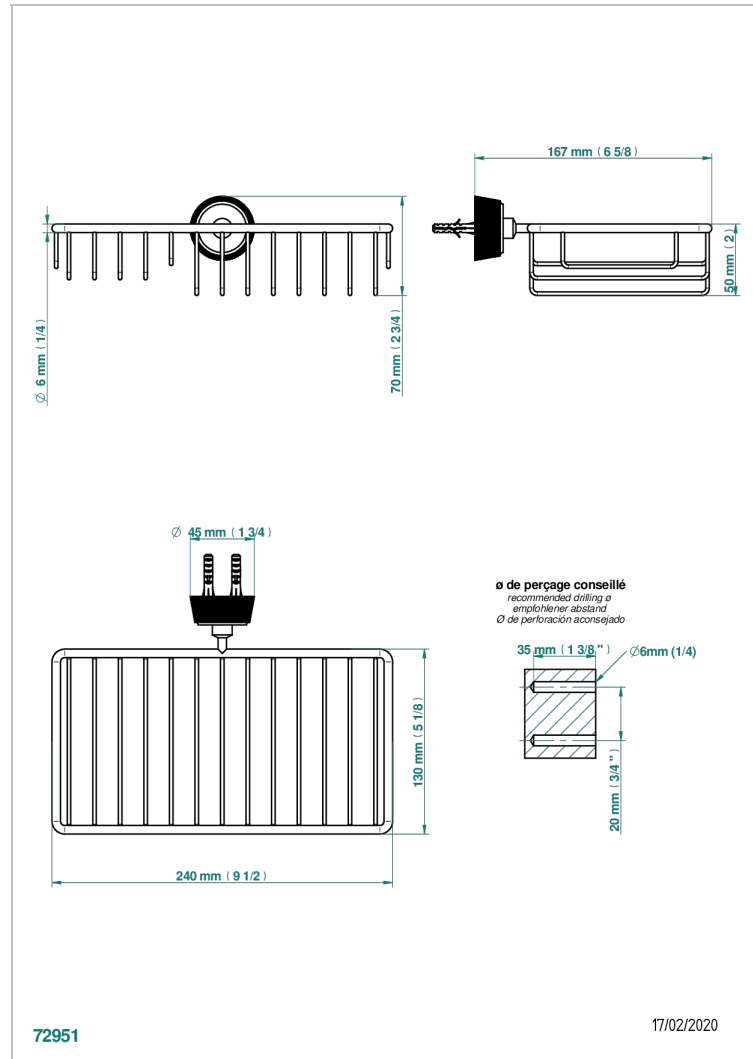

CORVAIR WITH LEVER HANDLES

U8E-2620

Soap and sponge holder, wall mounted

THG[®]
PARIS

72951

17/02/2020

CHARACTERISTIC

- Corvoir with lever handles
- Soap and sponge holder, wall mounted