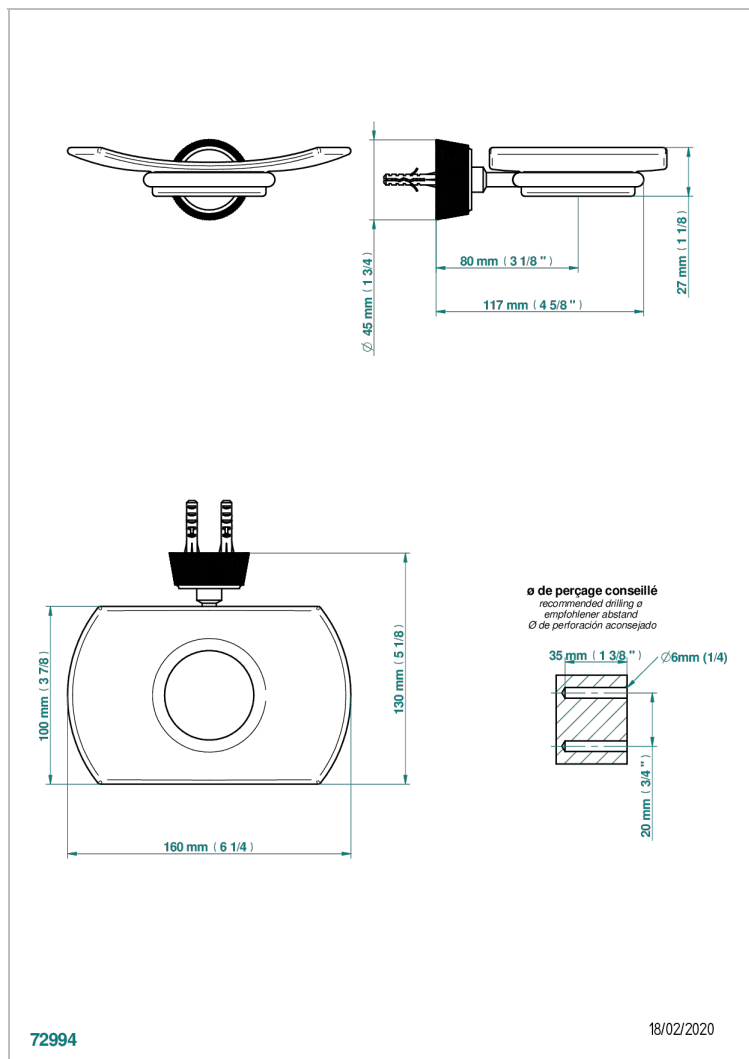

CORVAIR WITH LEVER HANDLES

U8E-500

Glass soap dish, wall mounted

THG[®]
PARIS

CHARACTERISTIC

- Corvaire with lever handles
- Glass soap dish, wall mounted

AVAILABLE FINITIONS

Blush PVD - H62
Brass color PVD - H49
Brown bronze color PVD - F33
Chrome polished - A02
Gold color PVD - H52
Gold mat - F07