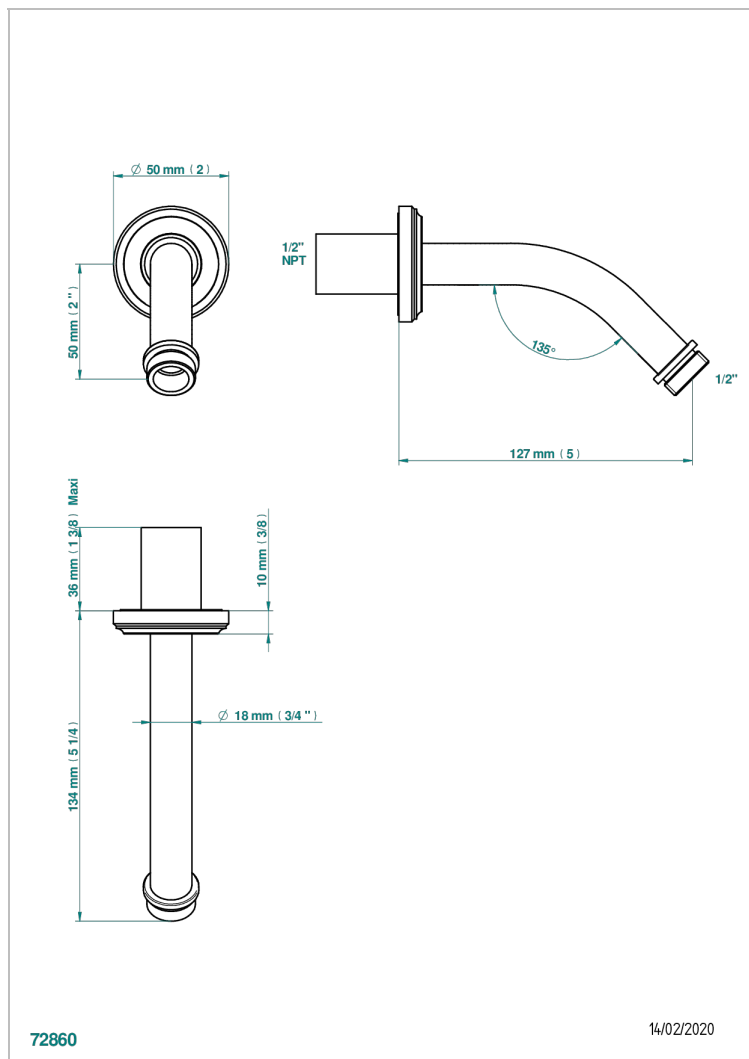

CORVAIR WITH LEVER HANDLES

U8E-82/US

Horizontal shower arm, 45°, lg: 4" 3/4

THG[®]
PARIS

CHARACTERISTIC

- Corvoir with lever handles
- Horizontal shower arm, 45°, lg: 4" 3/4

AVAILABLE FINITIONS

Blush PVD - H62
Brass color PVD - H49
Brown bronze color PVD - F33
Chrome polished - A02
Gold color PVD - H52
Gold mat - F07

Nickel color PVD - H55
Nickel polished - B01
Polished chrome with gold inlay - GA1
Silver polished, antique - H03
Soft gold - F30
Soft matt gold - F31

Umber PVD - H66