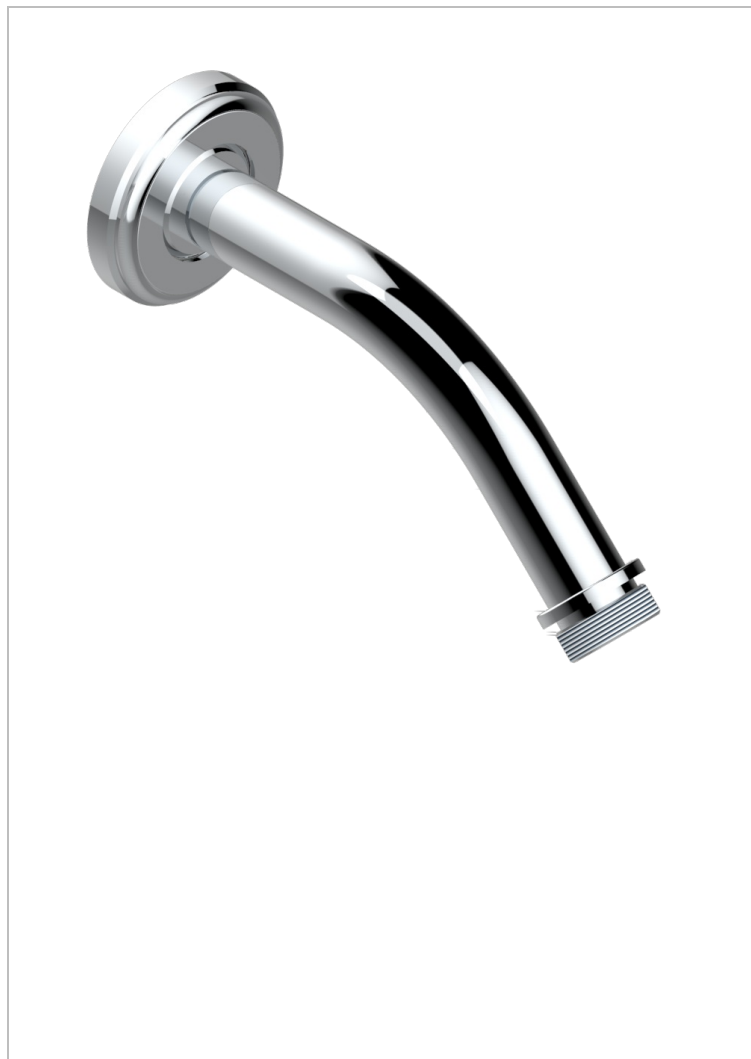

CORVAIR WITH LEVER HANDLES

U8E-82/US

Horizontal shower arm, 45°, lg: 4" 3/4

THG[®]
PARIS

CHARACTERISTIC

- Corvoir with lever handles
- Horizontal shower arm, 45°, lg: 4" 3/4

AVAILABLE FINITIONS

Blush PVD - H62
Brass color PVD - H49
Brown bronze color PVD - F33
Chrome polished - A02
Gold color PVD - H52
Gold mat - F07

Gold polished - F01
Graphite PVD - H64
Light coated bronze - D01
Matt Umber PVD - H67
Matt blush PVD - H60
Matt brass color PVD - H50

Matt brown bronze color PVD - F34
Matt chrome (American satin) - C02
Matt gold color PVD - H53
Matt graphite PVD - H65
Matt nickel (American satin) - C01
Matt nickel color PVD - H56

Nickel color PVD - H55
Nickel polished - B01
Polished chrome with gold inlay - GA1
Silver polished, antique - H03
Soft gold - F30
Soft matt gold - F31

Umber PVD - H66