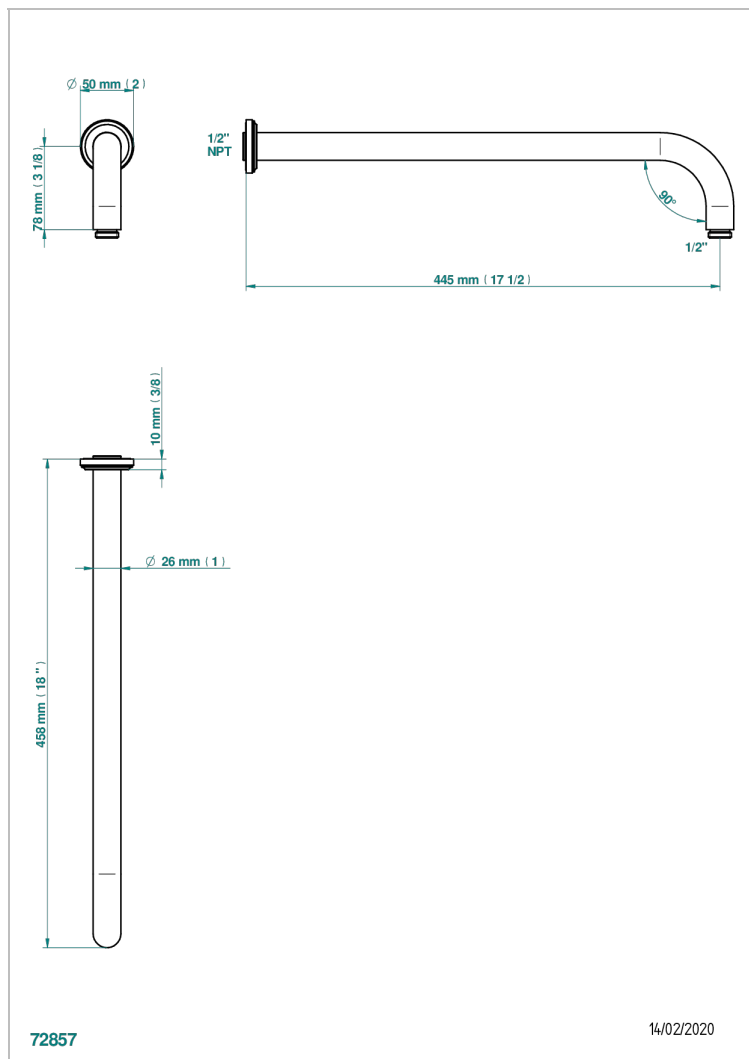

CORVAIR WITH LEVER HANDLES

U8E-84L/US

Horizontal shower arm, 90°, lg: 17"

THG
PARIS

CHARACTERISTIC

- Corvaire with lever handles
- Horizontal shower arm, 90°, lg: 17"

AVAILABLE FINITIONS

Blush PVD - H62
Brass color PVD - H49
Brown bronze color PVD - F33
Chrome polished - A02
Gold color PVD - H52
Gold mat - F07

Gold polished - F01
Graphite PVD - H64
Light coated bronze - D01
Matt Umber PVD - H67
Matt blush PVD - H60
Matt brass color PVD - H50

Matt brown bronze color PVD - F34
Matt chrome (American satin) - C02
Matt gold color PVD - H53
Matt graphite PVD - H65
Matt nickel (American satin) - C01
Matt nickel color PVD - H56

Nickel color PVD - H55
Nickel polished - B01
Polished chrome with gold inlay - GA1
Silver polished, antique - H03
Soft gold - F30
Soft matt gold - F31

Umber PVD - H66