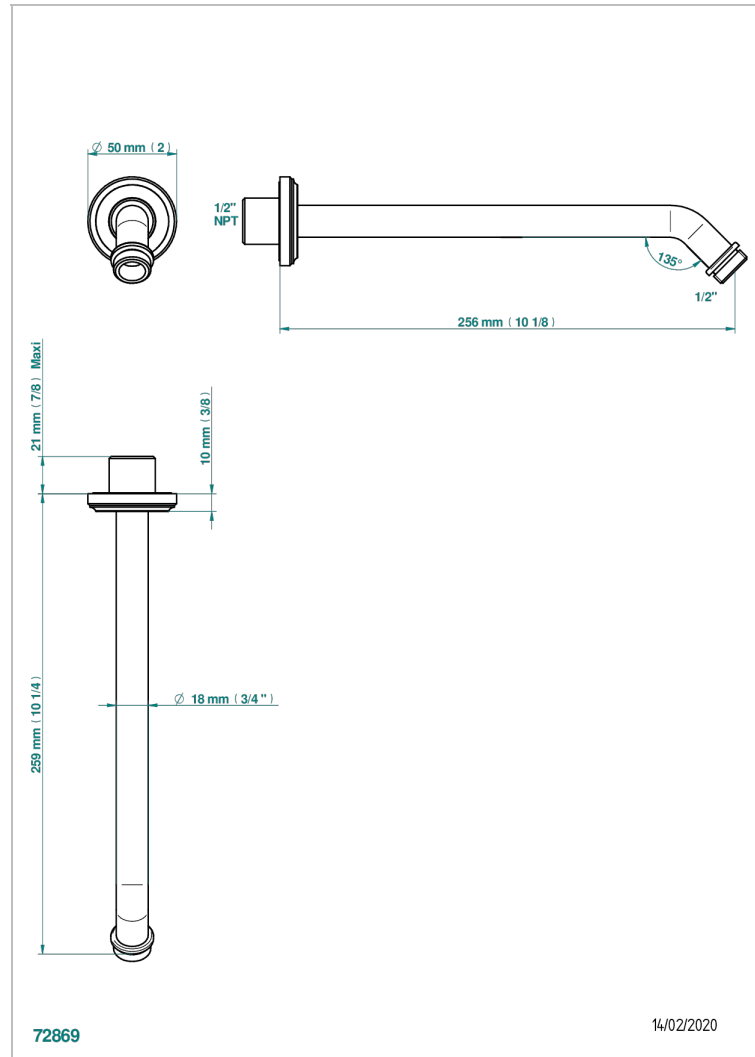

CORVAIR WITH LEVER HANDLES

U8E-84/US

Horizontal shower arm, 45°, lg: 10"

THG
PARIS

CHARACTERISTIC

- Corvaire with lever handles
- Horizontal shower arm, 45°, lg: 10"

AVAILABLE FINITIONS

Blush PVD - H62
Brass color PVD - H49
Brown bronze color PVD - F33
Chrome polished - A02
Gold color PVD - H52
Gold mat - F07

Nickel color PVD - H55
Nickel polished - B01
Polished chrome with gold inlay - GA1
Silver polished, antique - H03
Soft gold - F30
Soft matt gold - F31

Umber PVD - H66