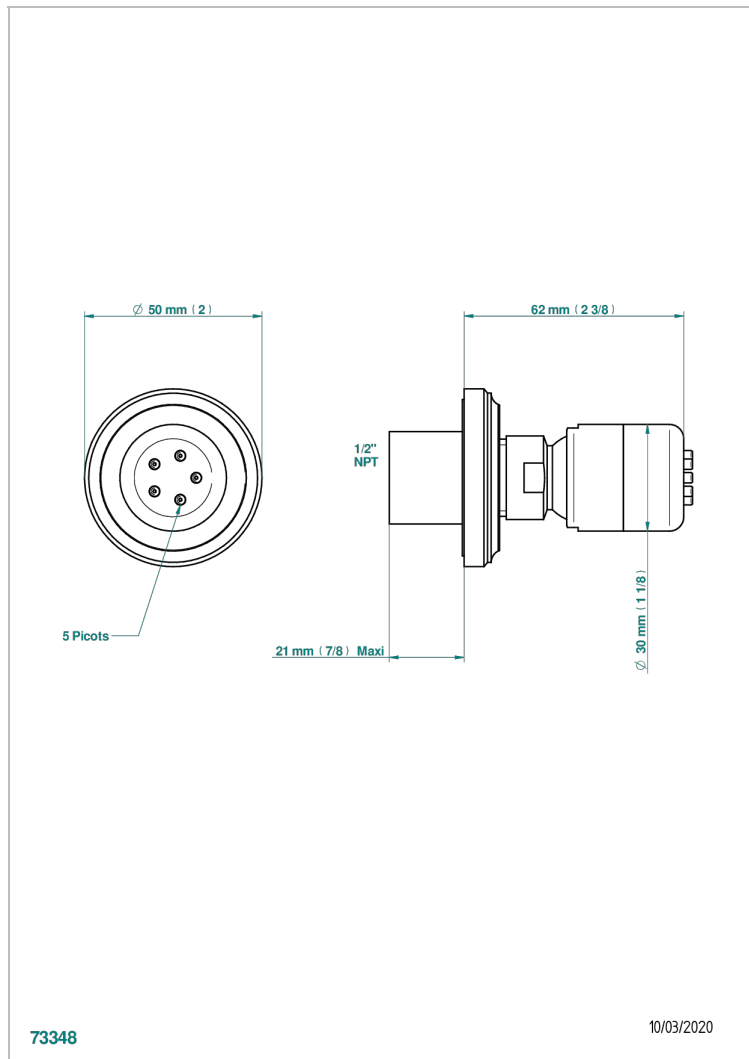

CORVAIR PORTORO

U8H-290/BUS

Body spray 1/2" with Easyclean system

THG[®]
PARIS

CHARACTERISTIC

- Corvaair Portoro
- Body spray 1/2" with Easyclean system

AVAILABLE FINITIONS

Blush PVD - H62
Brass color PVD - H49
Brown bronze color PVD - F33
Chrome polished - A02
Gold color PVD - H52
Gold mat - F07