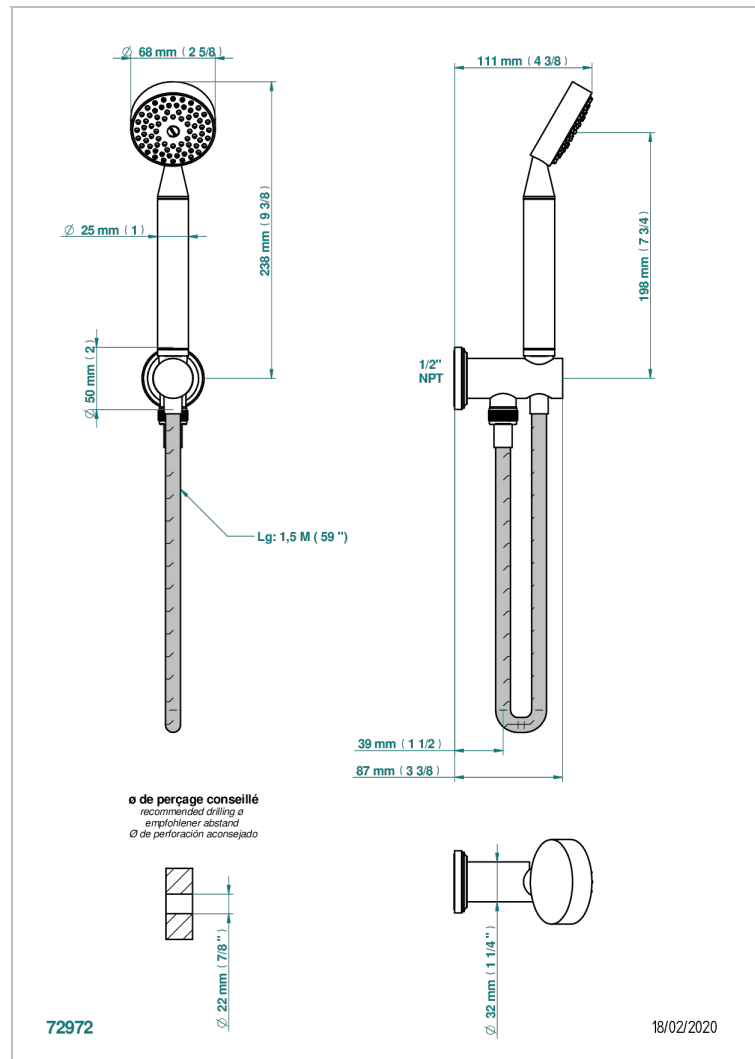

CORVAIR PORTORO

U8H-54/US

Wall mounted handshower with integrated fixed hook

THG[®]
PARIS

CHARACTERISTIC

- Corvaair Portoro
- Wall mounted handshower with integrated fixed hook

AVAILABLE FINITIONS

Blush PVD - H62
Brass color PVD - H49
Brown bronze color PVD - F33
Chrome polished - A02
Gold color PVD - H52
Gold mat - F07

Gold polished - F01
Graphite PVD - H64
Light coated bronze - D01
Matt Umber PVD - H67
Matt blush PVD - H60
Matt brass color PVD - H50

Matt brown bronze color PVD - F34
Matt chrome (American satin) - C02
Matt gold color PVD - H53
Matt graphite PVD - H65
Matt nickel (American satin) - C01
Matt nickel color PVD - H56

Nickel color PVD - H55
Nickel polished - B01
Silver polished, antique - H03
Soft gold - F30
Soft matt gold - F31
Umber PVD - H66