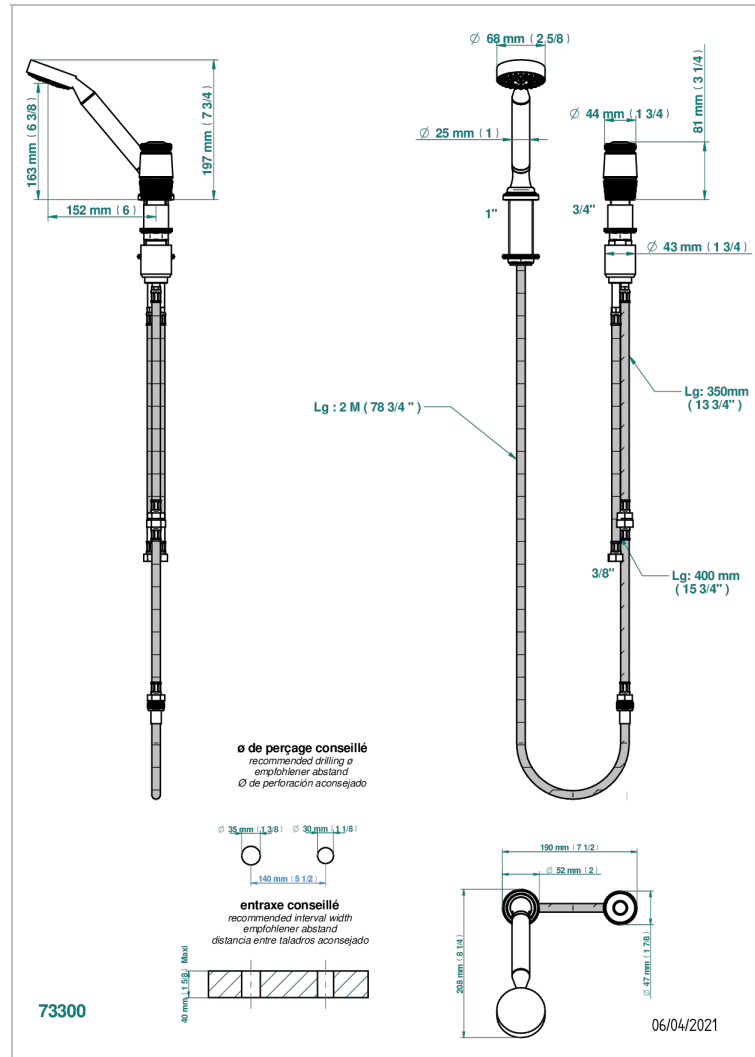

CORVAIR PORTORO

U8H-6532/60A

Deck mounted mixer with handshower, progressive cartridge

THG[®]
PARIS

CHARACTERISTIC

- ACS : 22ACCLY009

STANDARDS

AVAILABLE FINITIONS

Blush PVD - H62
Brass color PVD - H49
Brown bronze color PVD - F33
Chrome polished - A02
Gold color PVD - H52
Gold mat - F07

Gold polished - F01
Graphite PVD - H64
Light coated bronze - D01
Matt Umber PVD - H67
Matt blush PVD - H60
Matt brass color PVD - H50