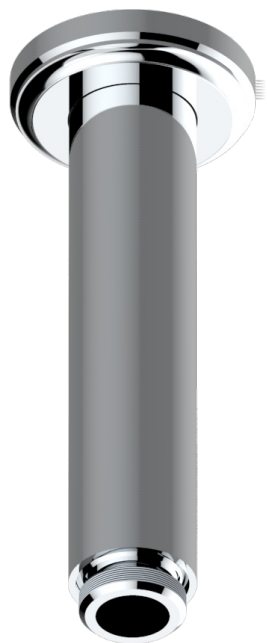

# CORVAIR PORTORO

U8H-82V/US

Vertical shower arm ceiling mounted 1/2" connection

THG<sup>®</sup>  
PARIS

72862

14/02/2020

## CHARACTERISTIC

- Corvaair Portoro
- Vertical shower arm ceiling mounted 1/2" connection

## AVAILABLE FINITIONS

Blush PVD - H62  
Brass color PVD - H49  
Brown bronze color PVD - F33  
Chrome polished - A02  
Gold color PVD - H52  
Gold mat - F07

Gold polished - F01  
Graphite PVD - H64  
Light coated bronze - D01  
Matt Umber PVD - H67  
Matt blush PVD - H60  
Matt brass color PVD - H50

Matt brown bronze color PVD - F34  
Matt chrome (American satin) - C02  
Matt gold color PVD - H53  
Matt graphite PVD - H65  
Matt nickel (American satin) - C01  
Matt nickel color PVD - H56

Nickel color PVD - H55  
Nickel polished - B01  
Silver polished, antique - H03  
Soft gold - F30  
Soft matt gold - F31  
Umber PVD - H66