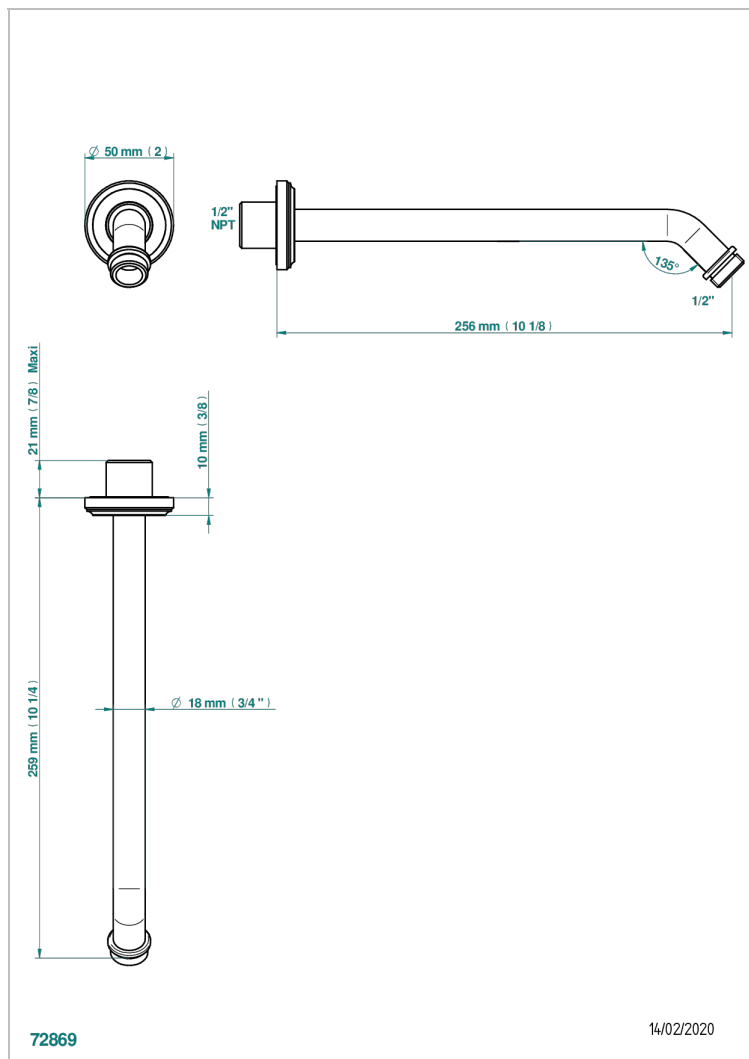

CORVAIR PORTORO

U8H-84/US

Horizontal shower arm, 45°, lg: 10"

THG
PARIS

72869

14/02/2020

CHARACTERISTIC

- Corvaair Portoro
- Horizontal shower arm, 45°, lg: 10"