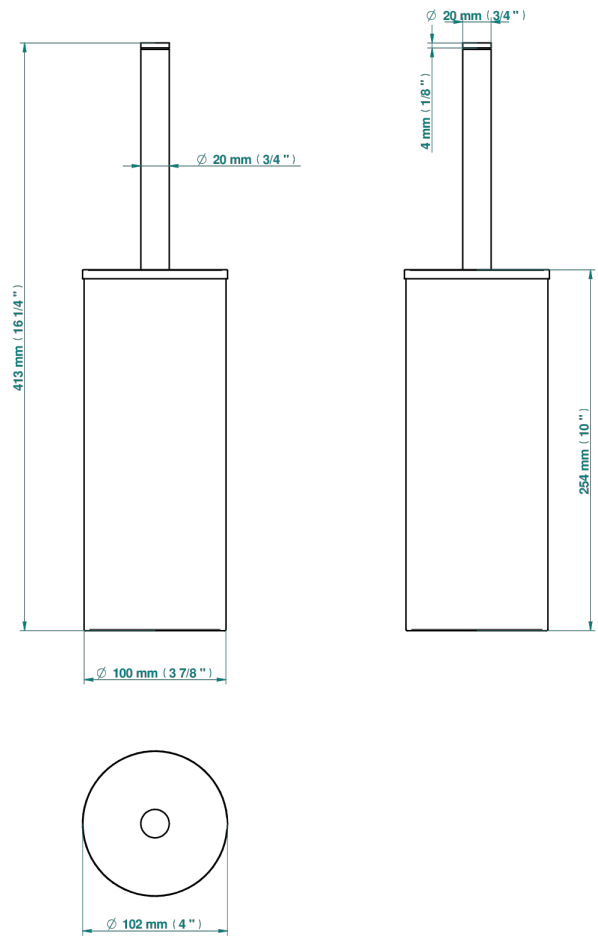

# CORVAIR PORTORO WITH LEVER HANDLES

U8J-4700C

THG<sup>®</sup>  
PARIS

Metal toilet brush holder with brush with cover floor mounted

58032

19/02/2020

## CHARACTERISTIC

- Corvair Portoro with lever handles
- Metal toilet brush holder with brush with cover floor mounted