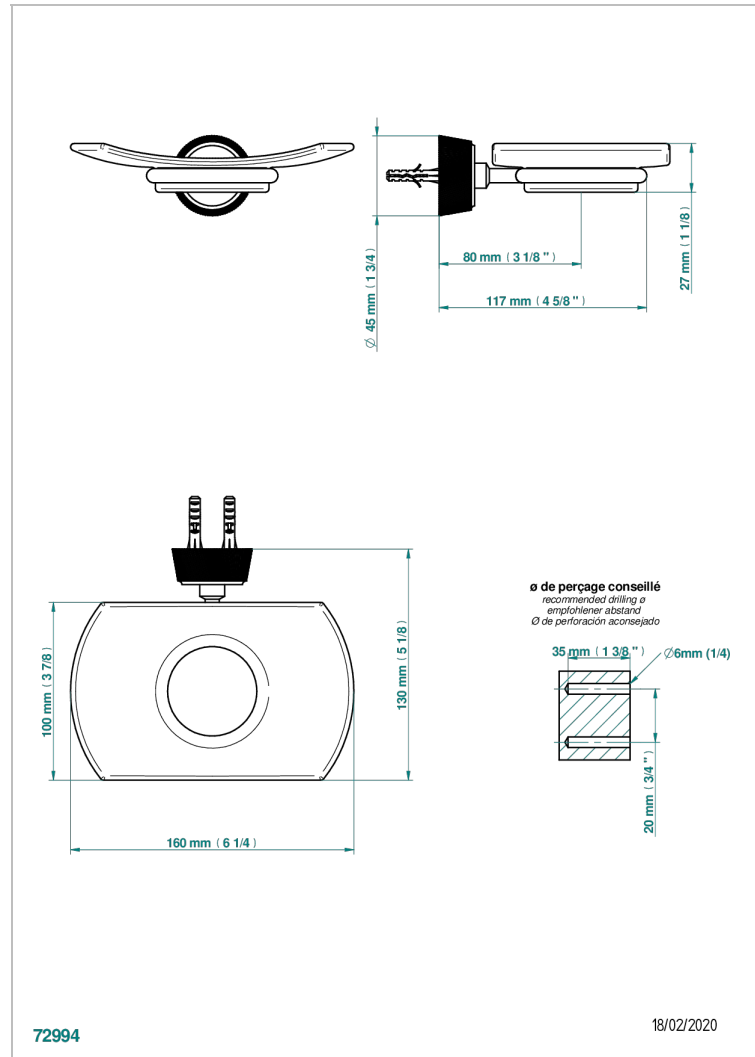

CORVAIR PORTORO WITH LEVER HANDLES

U8J-500

Glass soap dish, wall mounted

THG[®]
PARIS

CHARACTERISTIC

- Corvoir Portoro with lever handles
- Glass soap dish, wall mounted

AVAILABLE FINITIONS

Blush PVD - H62
Brass color PVD - H49
Brown bronze color PVD - F33
Chrome polished - A02
Gold color PVD - H52
Gold mat - F07