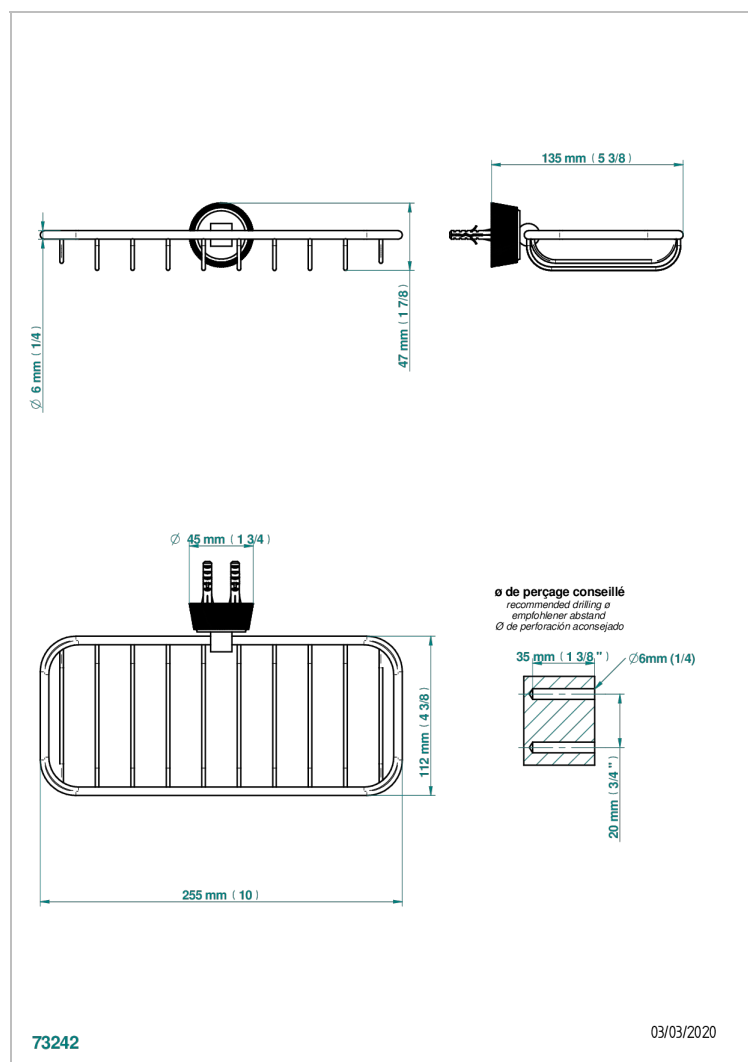

CORVAIR PORTORO WITH LEVER HANDLES

U8J-620A

Soap basket, wall mounted 10" x 4"3/8

CHARACTERISTIC

- Corvaair Portoro with lever handles
- Soap basket, wall mounted 10" x 4"3/8

AVAILABLE FINITIONS

Blush PVD - H62
Brass color PVD - H49
Brown bronze color PVD - F33
Chrome polished - A02
Gold color PVD - H52
Gold mat - F07