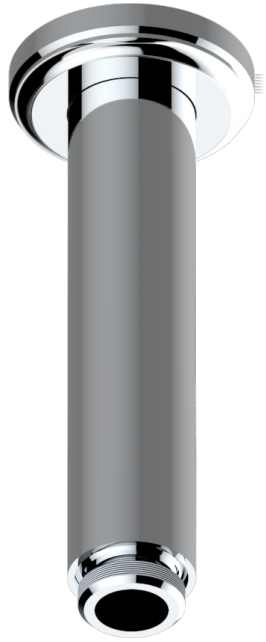

# CORVAIR PORTORO WITH LEVER HANDLES

U8J-82V/US

THG<sup>®</sup>  
PARIS

Vertical shower arm ceiling mounted 1/2" connection

72862

14/02/2020

## CHARACTERISTIC

- Corvaair Portoro with lever handles
- Vertical shower arm ceiling mounted 1/2" connection

## AVAILABLE FINITIONS

Blush PVD - H62  
Brass color PVD - H49  
Brown bronze color PVD - F33  
Chrome polished - A02  
Gold color PVD - H52  
Gold mat - F07

Gold polished - F01  
Graphite PVD - H64  
Light coated bronze - D01  
Matt Umber PVD - H67  
Matt blush PVD - H60  
Matt brass color PVD - H50

Matt brown bronze color PVD - F34  
Matt chrome (American satin) - C02  
Matt gold color PVD - H53  
Matt graphite PVD - H65  
Matt nickel (American satin) - C01  
Matt nickel color PVD - H56

Nickel color PVD - H55  
Nickel polished - B01  
Silver polished, antique - H03  
Soft gold - F30  
Soft matt gold - F31  
Umber PVD - H66