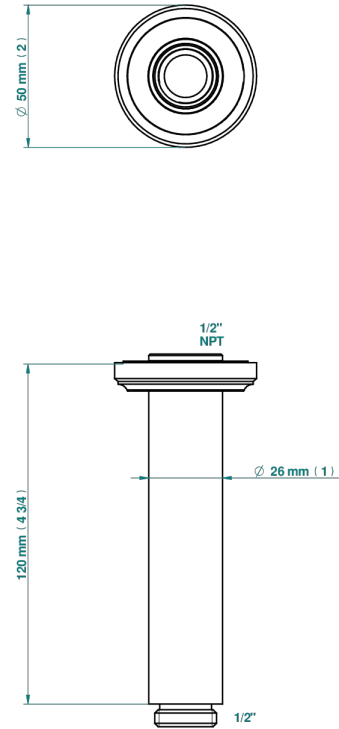

# CORVAIR PORTORO WITH LEVER HANDLES

U8J-82V/US

THG<sup>®</sup>  
PARIS

Vertical shower arm ceiling mounted 1/2" connection

72862

14/02/2020

## CHARACTERISTIC

- Corvaair Portoro with lever handles
- Vertical shower arm ceiling mounted 1/2" connection