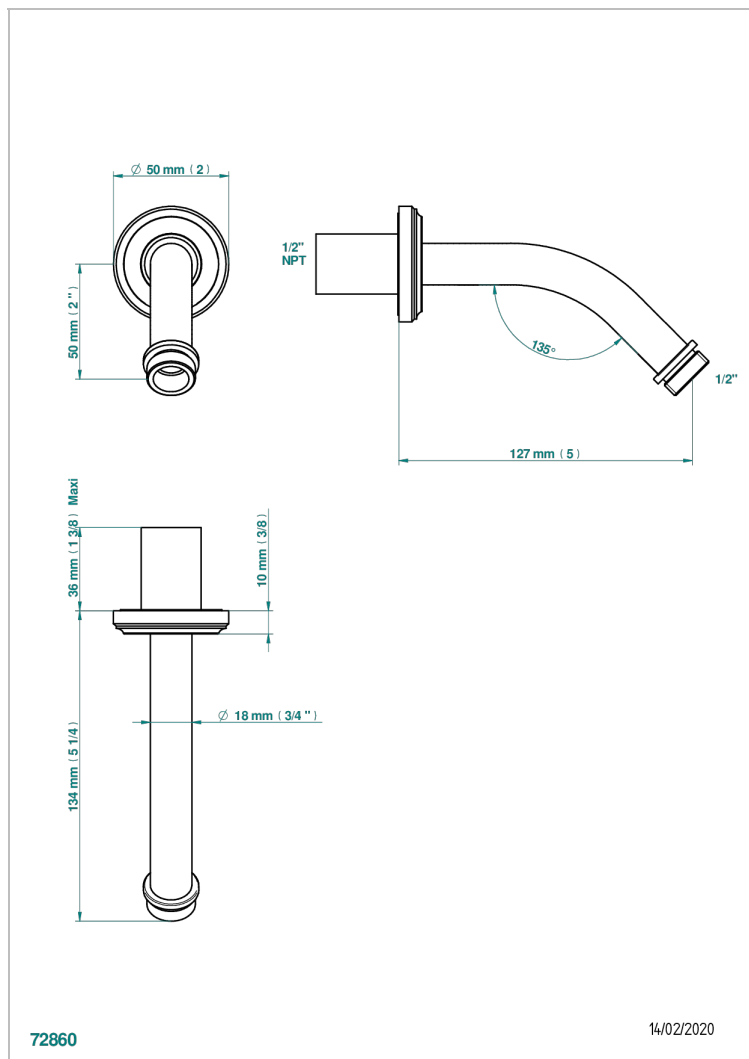

CORVAIR PORTORO WITH LEVER HANDLES

U8J-82/US

Horizontal shower arm, 45°, lg: 4" 3/4

CHARACTERISTIC

- Corvair Portoro with lever handles
- Horizontal shower arm, 45°, lg: 4" 3/4

AVAILABLE FINITIONS

Blush PVD - H62
Brass color PVD - H49
Brown bronze color PVD - F33
Chrome polished - A02
Gold color PVD - H52
Gold mat - F07

Nickel color PVD - H55
Nickel polished - B01
Silver polished, antique - H03
Soft gold - F30
Soft matt gold - F31
Umber PVD - H66