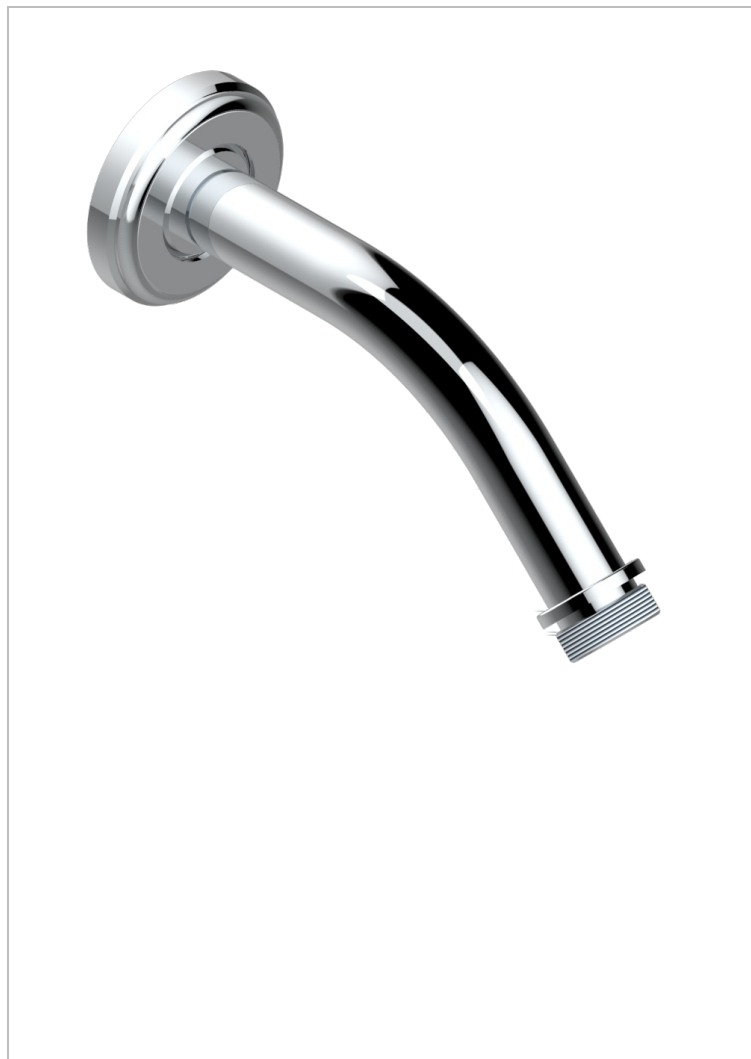

CORVAIR PORTORO WITH LEVER HANDLES

U8J-82/US

Horizontal shower arm, 45°, lg: 4" 3/4

CHARACTERISTIC

- Corvair Portoro with lever handles
- Horizontal shower arm, 45°, lg: 4" 3/4

AVAILABLE FINITIONS

Blush PVD - H62
Brass color PVD - H49
Brown bronze color PVD - F33
Chrome polished - A02
Gold color PVD - H52
Gold mat - F07

Gold polished - F01
Graphite PVD - H64
Light coated bronze - D01
Matt Umber PVD - H67
Matt blush PVD - H60
Matt brass color PVD - H50

Matt brown bronze color PVD - F34
Matt chrome (American satin) - C02
Matt gold color PVD - H53
Matt graphite PVD - H65
Matt nickel (American satin) - C01
Matt nickel color PVD - H56

Nickel color PVD - H55
Nickel polished - B01
Silver polished, antique - H03
Soft gold - F30
Soft matt gold - F31
Umber PVD - H66