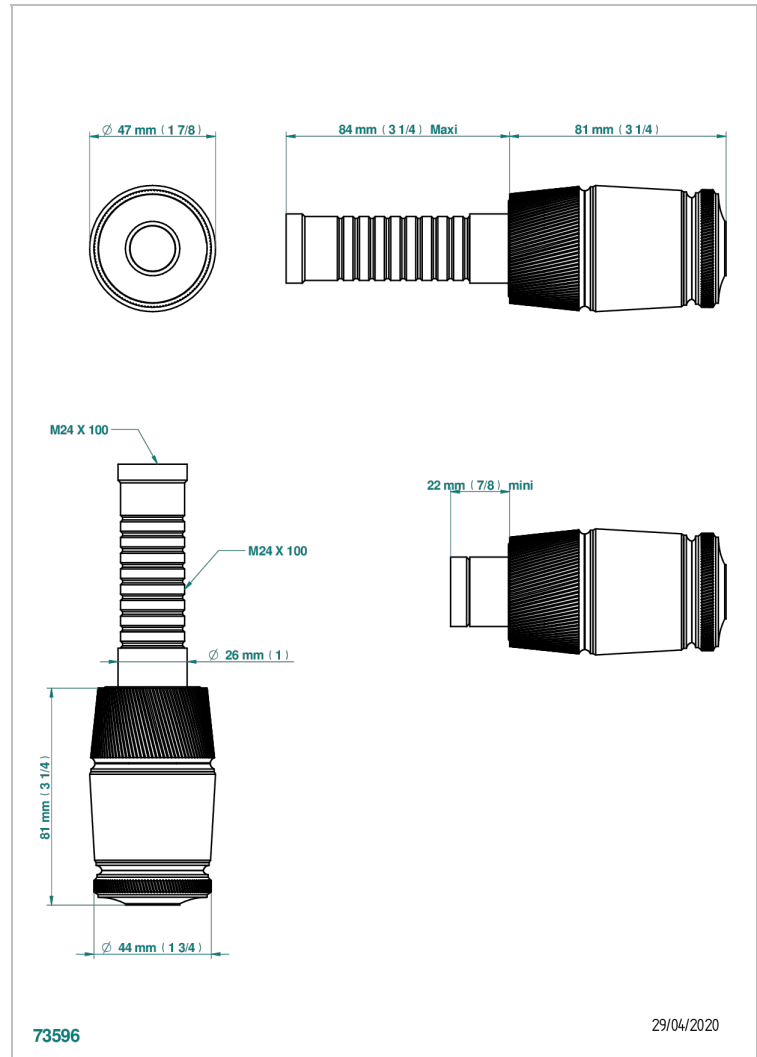

CORVAIR FIOR DI BOSCO

U8K-30B

Wall volume control 30 & 32 trim

THG[®]
PARIS

CHARACTERISTIC

- Corvoir Fior di Bosco
- Wall volume control 30 & 32 trim

RELATED SKU'S

- Ref. G00-32CUSA 3/4" Volume control wall valve with ceramic cartridge
- Ref. G00-32HUSA 3/4" Volume control wall valve with ceramic cartridge counterclockwise
- Ref. G00-30CUSA 1/2" volume control wall valve with ceramic cartridge
- Ref. G00-30HUSA 1/2" Volume control wall valve with ceramic cartridge counterclockwise

AVAILABLE FINITIONS

Blush PVD - H62
Brass color PVD - H49
Brown bronze color PVD - F33
Chrome polished - A02
Gold color PVD - H52
Gold mat - F07

Gold polished - F01
Graphite PVD - H64
Light coated bronze - D01
Matt Umber PVD - H67
Matt blush PVD - H60
Matt brass color PVD - H50