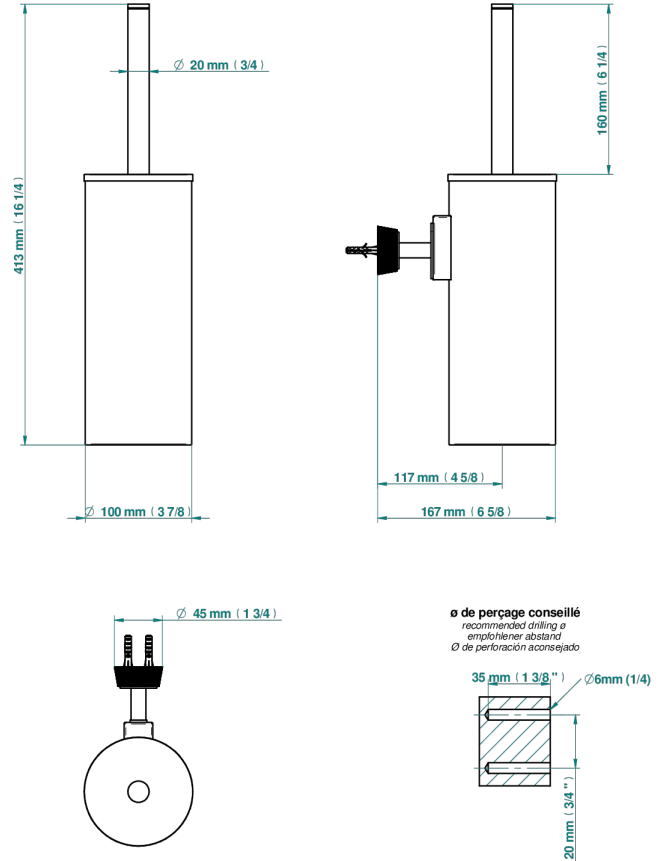

CORVAIR FIOR DI BOSCO

U8K-4720C

Metal toilet brush holder with brush with cover wall mounted

THG[®]
PARIS

73031

19/02/2020

CHARACTERISTIC

- Corvoir Fior di Bosco
- Metal toilet brush holder with brush with cover wall mounted