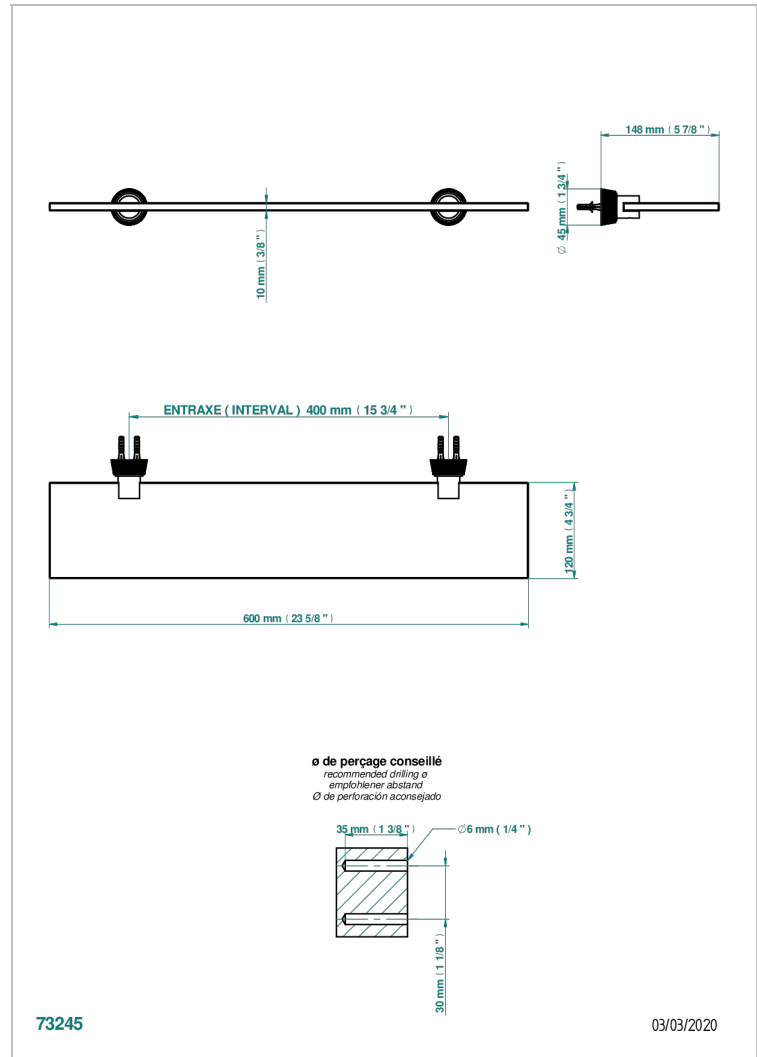

CORVAIR FIOR DI BOSCO

U8K-564

Glass shelf with brackets

THG[®]
PARIS

CHARACTERISTIC

- Corvair Fior di Bosco
- Glass shelf with brackets

AVAILABLE FINITIONS

Blush PVD - H62
Brass color PVD - H49
Brown bronze color PVD - F33
Chrome polished - A02
Gold color PVD - H52
Gold mat - F07