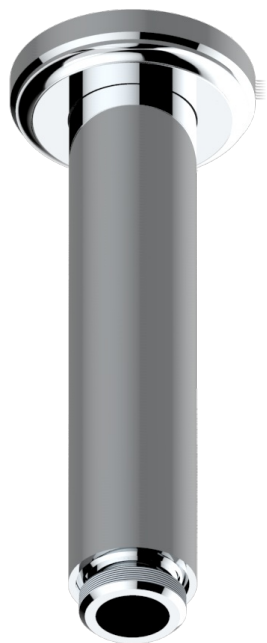

CORVAIR FIOR DI BOSCO

U8K-82V/US

Vertical shower arm ceiling mounted 1/2" connection

THG[®]
PARIS

72862

14/02/2020

CHARACTERISTIC

- Corvaire Fior di Bosco
- Vertical shower arm ceiling mounted 1/2" connection

AVAILABLE FINITIONS

Blush PVD - H62
Brass color PVD - H49
Brown bronze color PVD - F33
Chrome polished - A02
Gold color PVD - H52
Gold mat - F07

Gold polished - F01
Graphite PVD - H64
Light coated bronze - D01
Matt Umber PVD - H67
Matt blush PVD - H60
Matt brass color PVD - H50

Matt brown bronze color PVD - F34
Matt chrome (American satin) - C02
Matt gold color PVD - H53
Matt graphite PVD - H65
Matt nickel (American satin) - C01
Matt nickel color PVD - H56

Nickel color PVD - H55
Nickel polished - B01
Silver polished, antique - H03
Soft gold - F30
Soft matt gold - F31
Umber PVD - H66