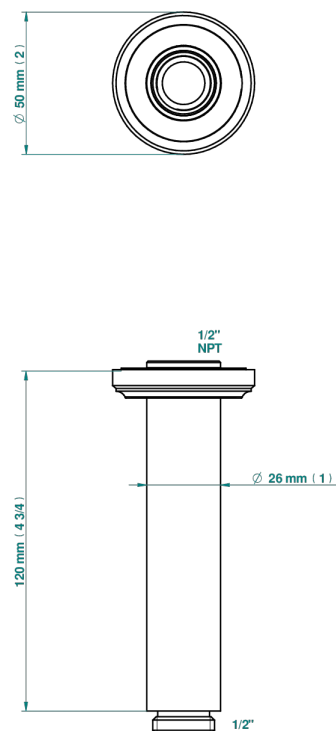

CORVAIR FIOR DI BOSCO

U8K-82V/US

Vertical shower arm ceiling mounted 1/2" connection

THG[®]
PARIS

72862

14/02/2020

CHARACTERISTIC

- Corvaire Fior di Bosco
- Vertical shower arm ceiling mounted 1/2" connection