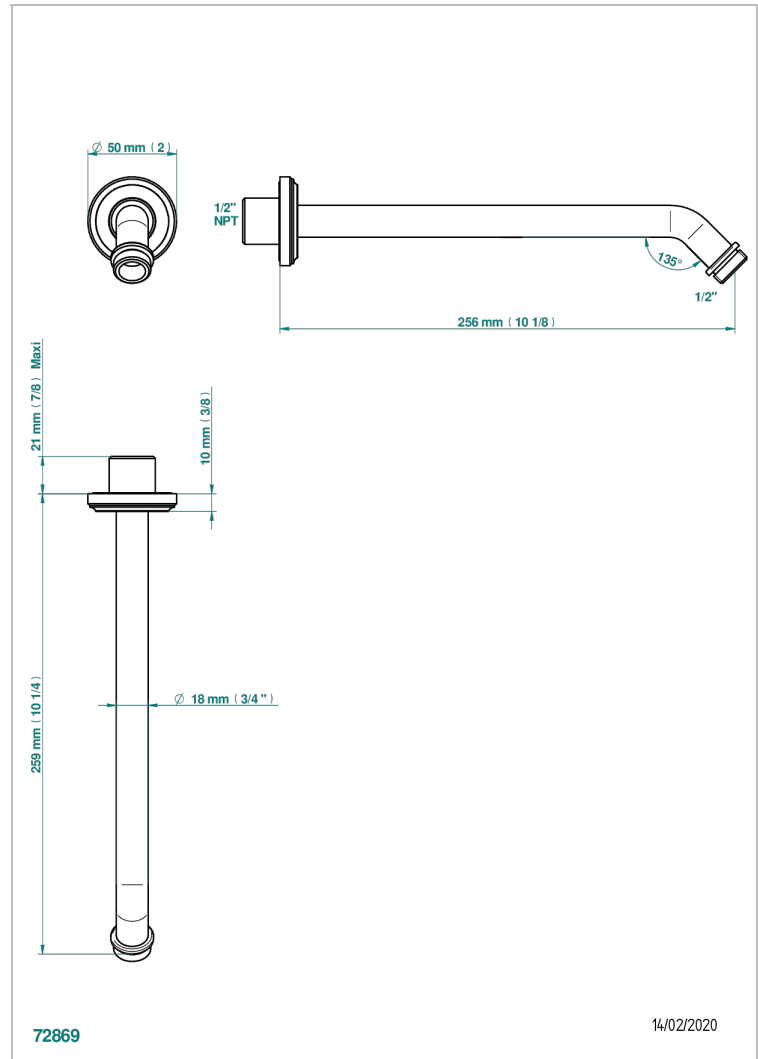

CORVAIR FIOR DI BOSCO

U8K-84/US

Horizontal shower arm, 45°, lg: 10"

THG[®]
PARIS

CHARACTERISTIC

- Corvoir Fior di Bosco
- Horizontal shower arm, 45°, lg: 10"

AVAILABLE FINITIONS

Blush PVD - H62
Brass color PVD - H49
Brown bronze color PVD - F33
Chrome polished - A02
Gold color PVD - H52
Gold mat - F07

Nickel color PVD - H55
Nickel polished - B01
Silver polished, antique - H03
Soft gold - F30
Soft matt gold - F31
Umber PVD - H66