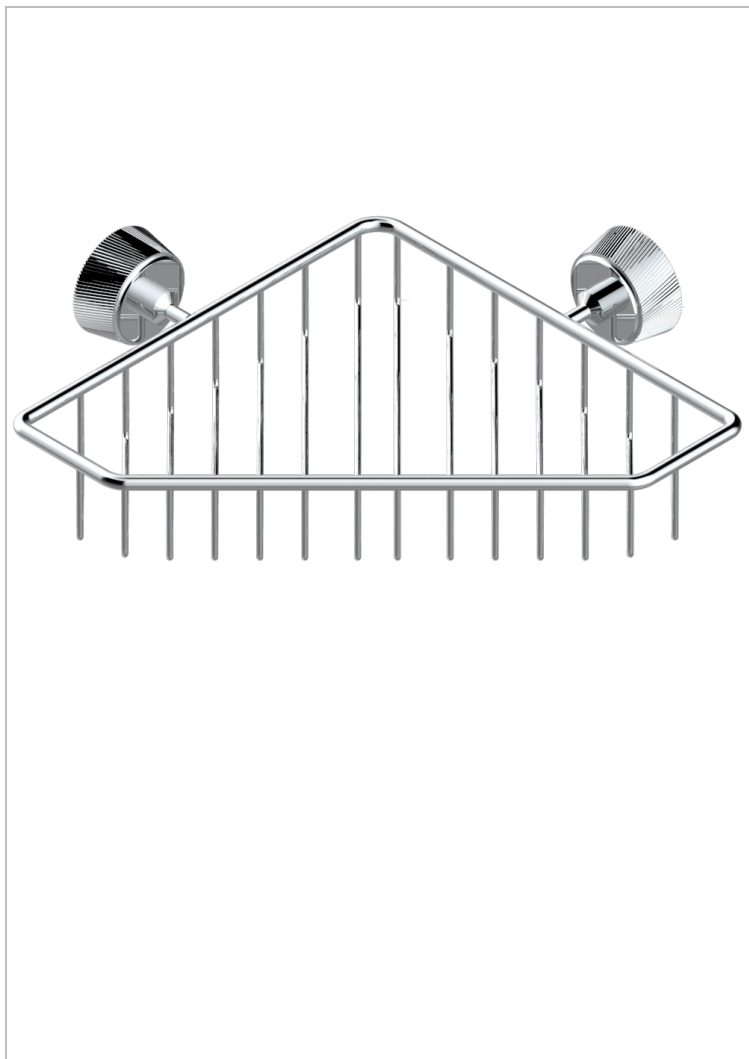

CORVAIR FIOR DI BOSCO WITH LEVER HANDLES

U8L-3623

Large corner soap basket, wall mounted

CHARACTERISTIC

- Corvair Fior di Bosco with lever handles
- Large corner soap basket, wall mounted

AVAILABLE FINITIONS

Blush PVD - H62
Brass color PVD - H49
Brown bronze color PVD - F33
Chrome polished - A02
Gold color PVD - H52
Gold mat - F07

Gold polished - F01
Graphite PVD - H64
Light coated bronze - D01
Matt Umber PVD - H67
Matt blush PVD - H60
Matt brass color PVD - H50

Matt brown bronze color PVD - F34
Matt chrome (American satin) - C02
Matt gold color PVD - H53
Matt graphite PVD - H65
Matt nickel (American satin) - C01
Matt nickel color PVD - H56

Nickel color PVD - H55
Nickel polished - B01
Silver polished, antique - H03
Soft gold - F30
Soft matt gold - F31
Umber PVD - H66