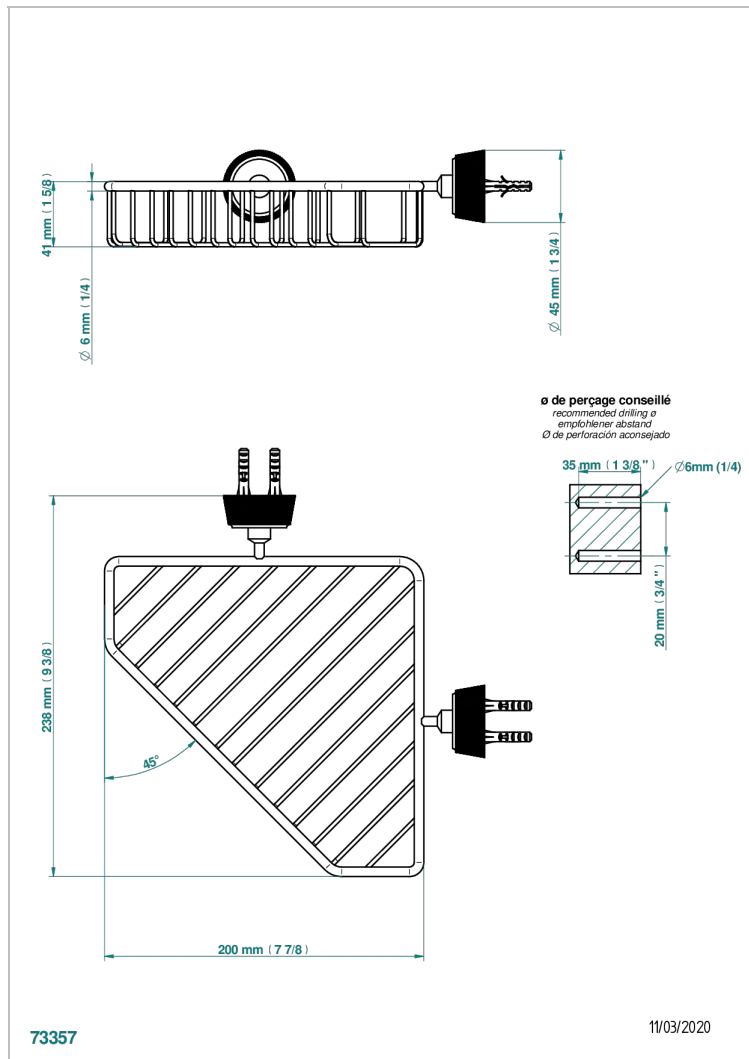

CORVAIR FIOR DI BOSCO WITH LEVER HANDLES

U8L-3623

Large corner soap basket, wall mounted

CHARACTERISTIC

- Corvair Fior di Bosco with lever handles
- Large corner soap basket, wall mounted

AVAILABLE FINITIONS