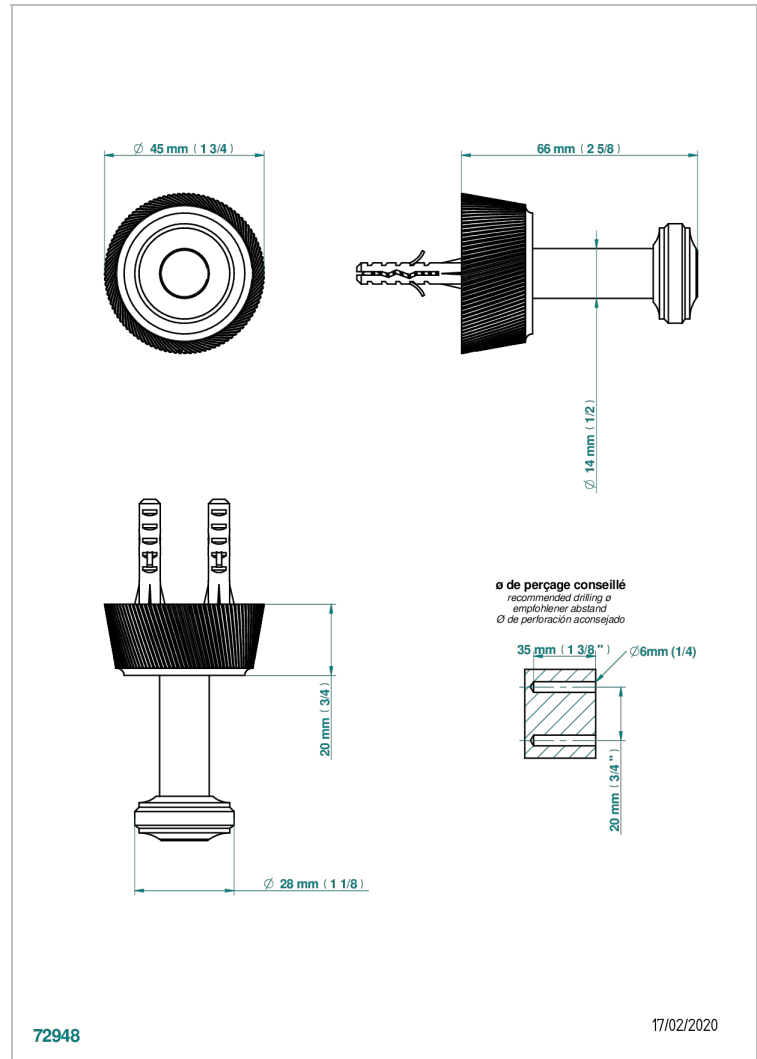

CORVAIR FIOR DI BOSCO WITH LEVER HANDLES

U8L-517

Robe hook

72948

17/02/2020

CHARACTERISTIC

- Corvoir Fior di Bosco with lever handles
- Robe hook

AVAILABLE FINITIONS