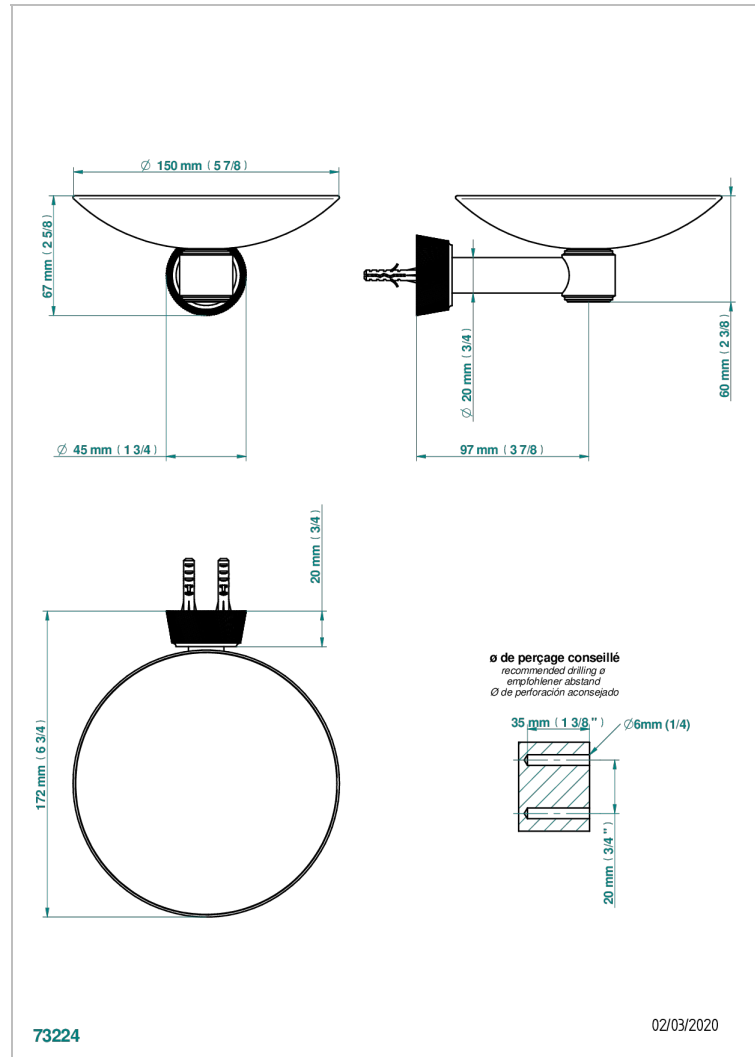

CORVAIR FIOR DI BOSCO WITH LEVER HANDLES

U8L-546GM

Soap dish, wall mounted, 6" diameter

THG[®]
PARIS

CHARACTERISTIC

- Corvair Fior di Bosco with lever handles
- Soap dish, wall mounted, 6" diameter

AVAILABLE FINITIONS