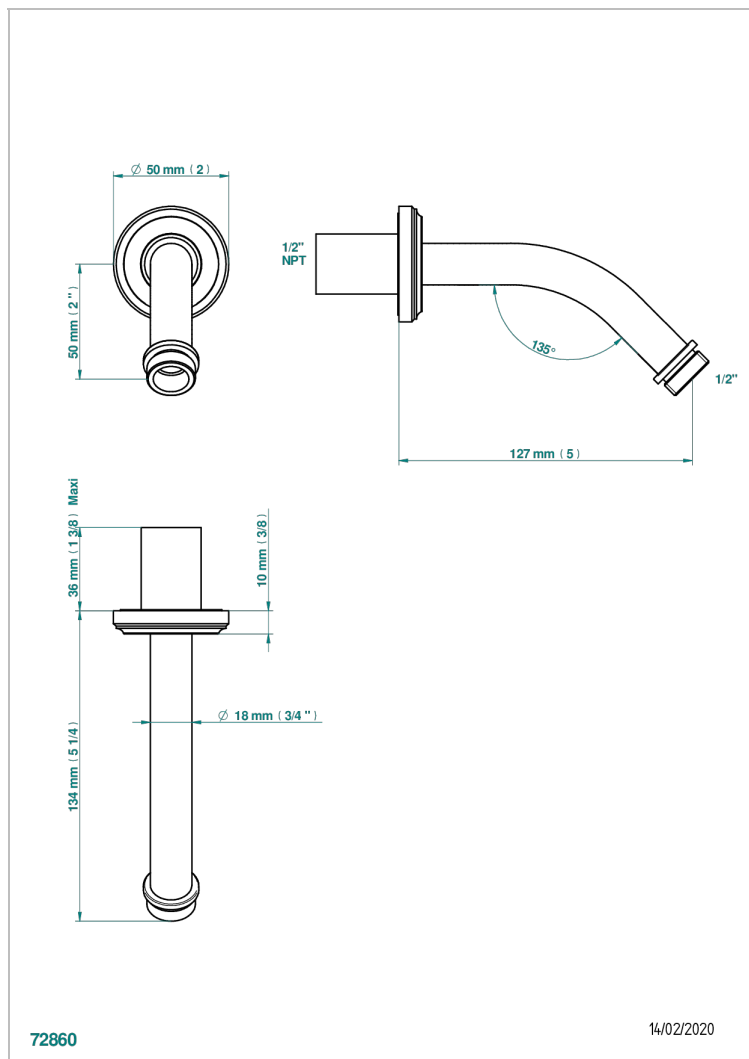

CORVAIR FIOR DI BOSCO WITH LEVER HANDLES

U8L-82/US

Horizontal shower arm, 45°, lg: 4" 3/4

CHARACTERISTIC

- Corvair Fior di Bosco with lever handles
- Horizontal shower arm, 45°, lg: 4" 3/4

AVAILABLE FINITIONS