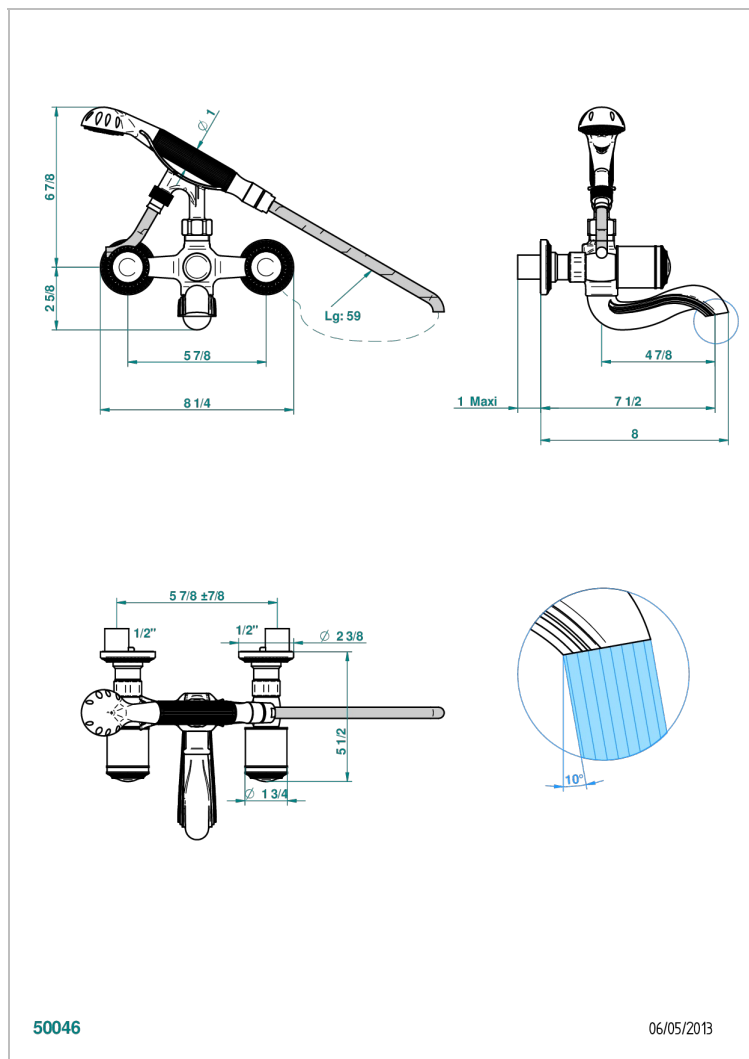

# MALMAISON PORTORO

U95-13B/US

THG<sup>®</sup>  
PARIS

Exposed tub filler with cradle handshower, wall mounted