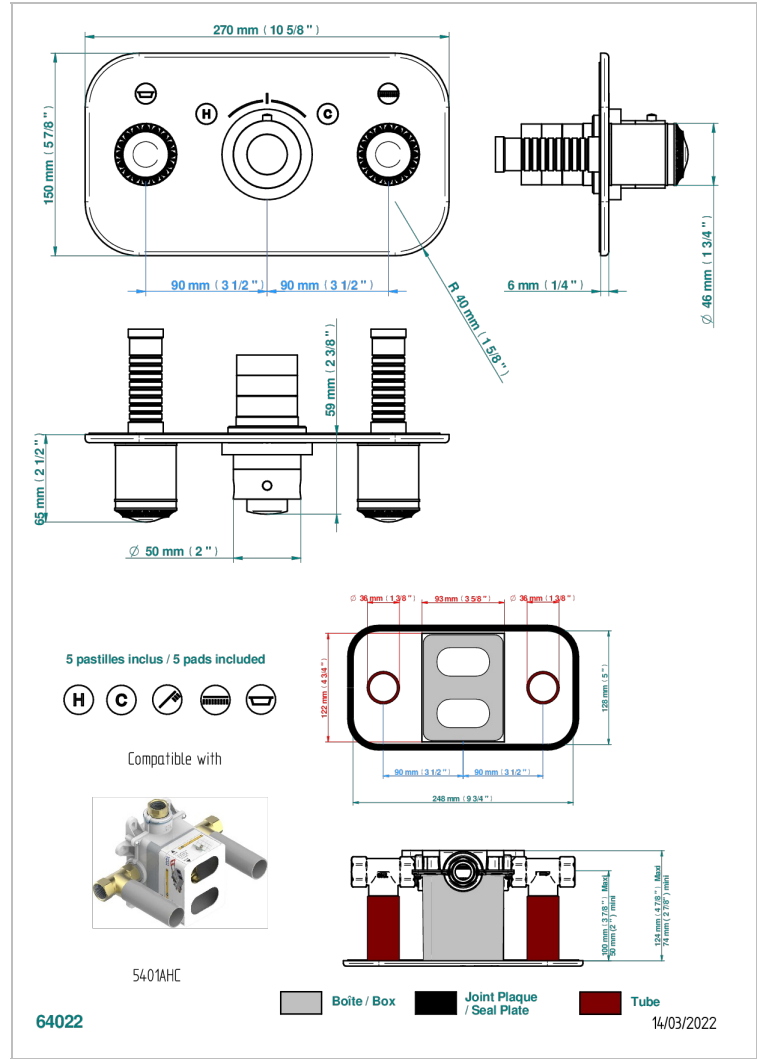

Trim for thermostatic mixer with 2 valves item to be installed horizontal . to adapt on 5 401AHC or 5 401AHM

### CHARACTERISTIC

- Malmaison Portoro
- Trim for thermostatic mixer with 2 valves item to be installed horizontal . to adapt on 5 401AHC or 5 401AHM

### RELATED SKU'S

- Ref. G00-5401AHC 3/4" THG thermostat, 60 l/mn with two valves with wax cartridge delivered with a built-in box, without trim - to be installed horizontal ( for installation with cross handle)
- Ref. G00-5401AHM 3/4" THG thermostat, 60 l/mn with two valves with wax cartridge delivered with a built-in box, without trim - to be installed horizontal ( for installation with lever handle)