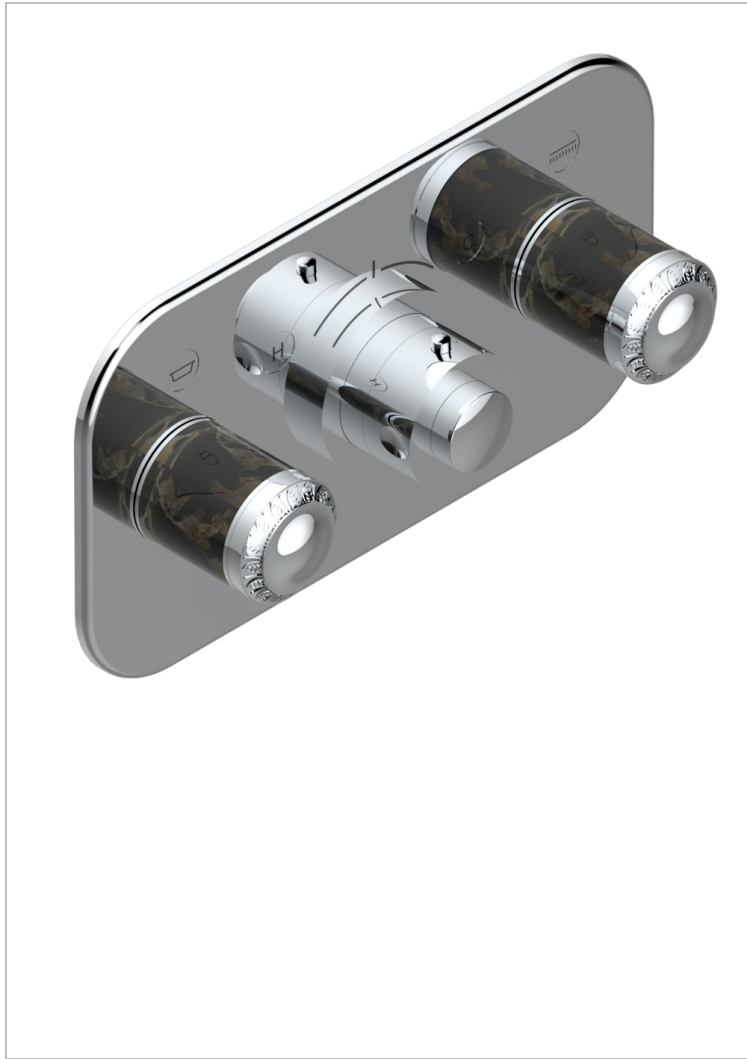

Trim for thermostatic mixer with 2 valves item to be installed horizontal . to adapt on 5 401AHC or 5 401AHM

### CHARACTERISTIC

- Malmaison Portoro
- Trim for thermostatic mixer with 2 valves item to be installed horizontal . to adapt on 5 401AHC or 5 401AHM

### RELATED SKU'S

- Ref. G00-5401AHC 3/4" THG thermostat, 60 l/mn with two valves with wax cartridge delivered with a built-in box, without trim - to be installed horizontal ( for installation with cross handle)
- Ref. G00-5401AHM 3/4" THG thermostat, 60 l/mn with two valves with wax cartridge delivered with a built-in box, without trim - to be installed horizontal ( for installation with lever handle)

### AVAILABLE FINITIONS

- |   |  |  |
|---|--|--|
| Antique nickel - H28                    | Polished chrome (color finish) - A02                 | Varnished matt antique red copper (color finish) - H07 |
| Lacquered antique silver (coated) - H03 | Polished chrome / Polished gold (color finish) - G02 |  |
| Lacquered light bronze - D01            | Polished gold (color finish) - F01                   |  |
| Matt chrome - C02                       | Polished nickel - B01                                |  |
| Matt gold - F07                         | Soft gold - F30                                      |  |
| Matt nickel (color finish) - C01        | Soft matt gold - F31                                 |  |