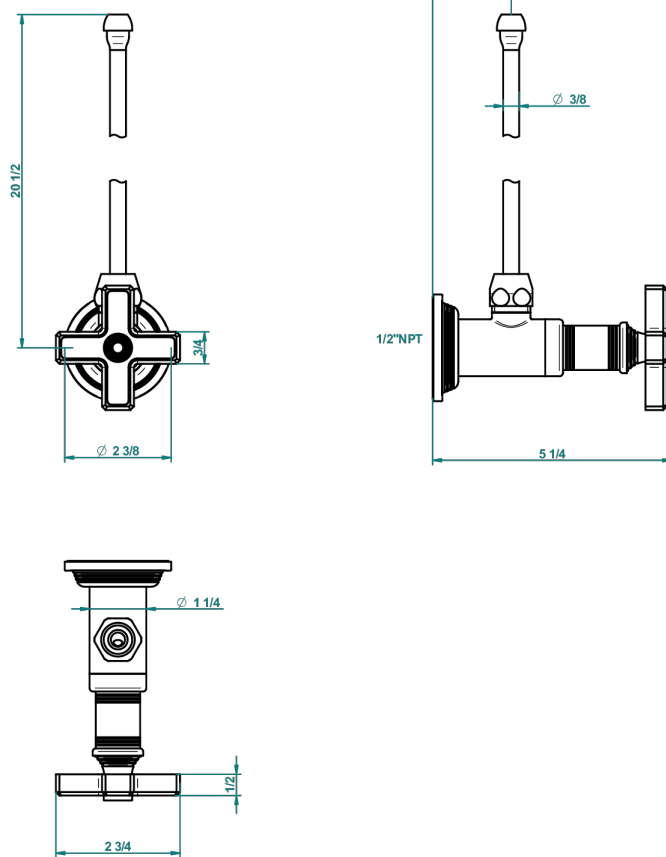

# WEST COAST WITH METAL CROSS HANDLES

U9A-181/SLA

Angle supply valve with 3/8" adaptor set

61238

01/12/2016

## CHARACTERISTIC

- West Coast with metal cross handles
- Angle supply valve with 3/8" adaptor set