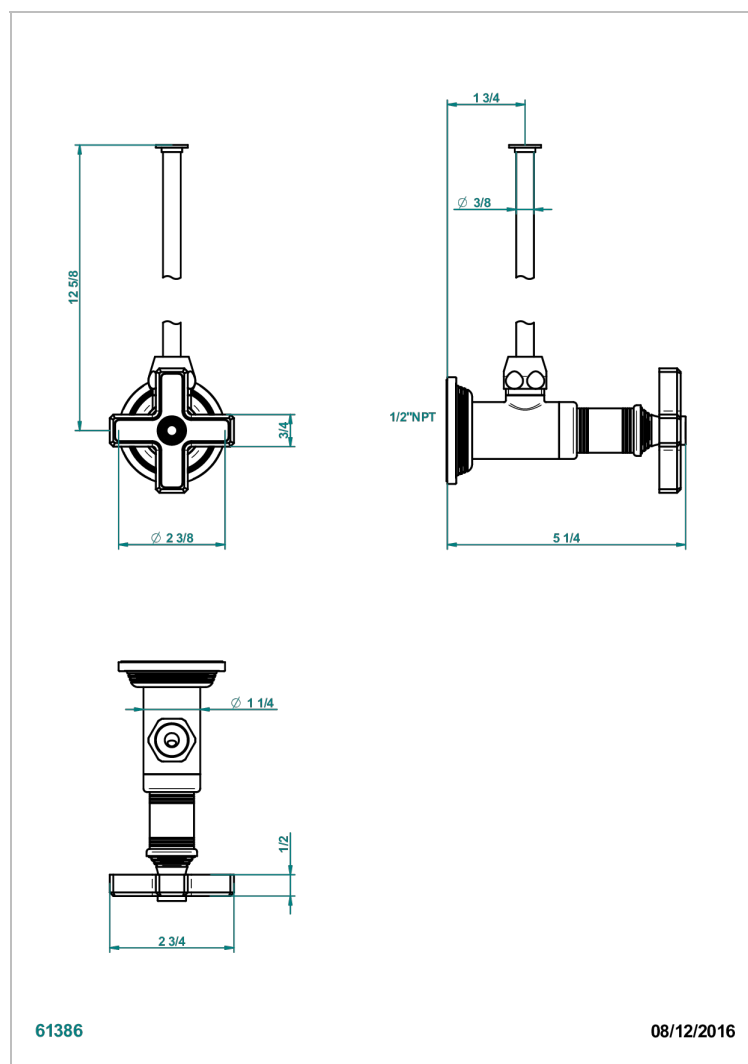

WEST COAST WITH METAL CROSS HANDLES

U9A-181/SWC

Angle supply valve with 3/8" adaptor set for toilet

61386

08/12/2016

CHARACTERISTIC

- West Coast with metal cross handles
- Angle supply valve with 3/8" adaptor set for toilet