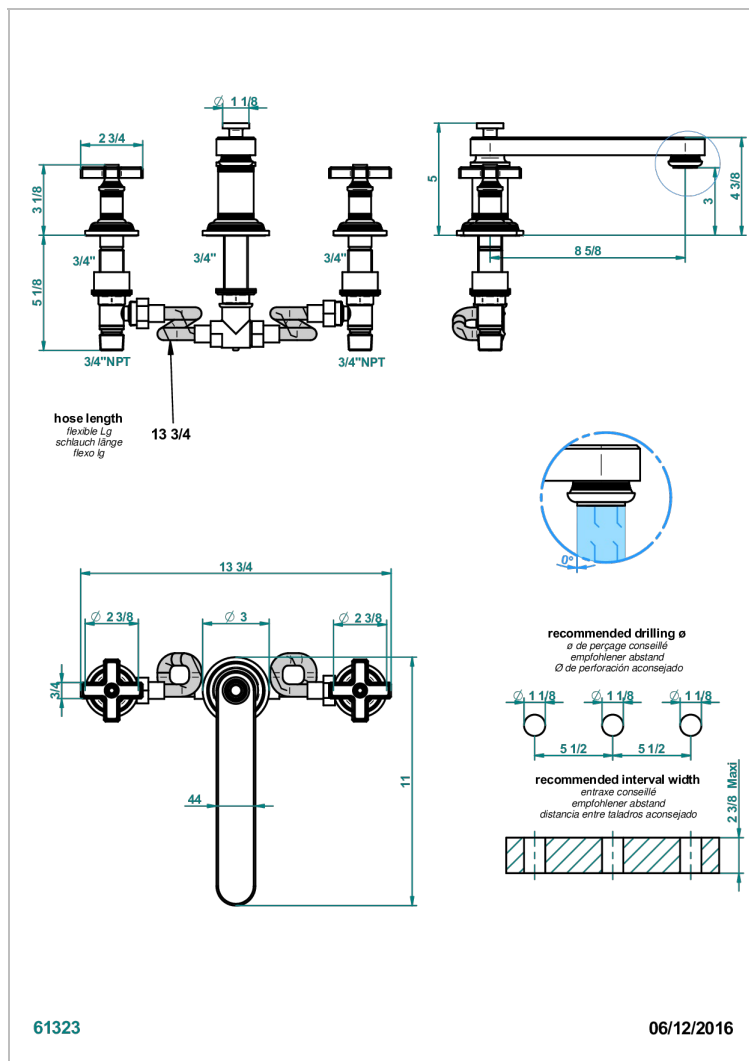

WEST COAST WITH METAL CROSS HANDLES

U9A-25SGBUS

Roman tub set, low spout with 3/4" valves

CHARACTERISTIC

- West Coast with metal cross handles
- Roman tub set, low spout with 3/4" valves

AVAILABLE FINITIONS