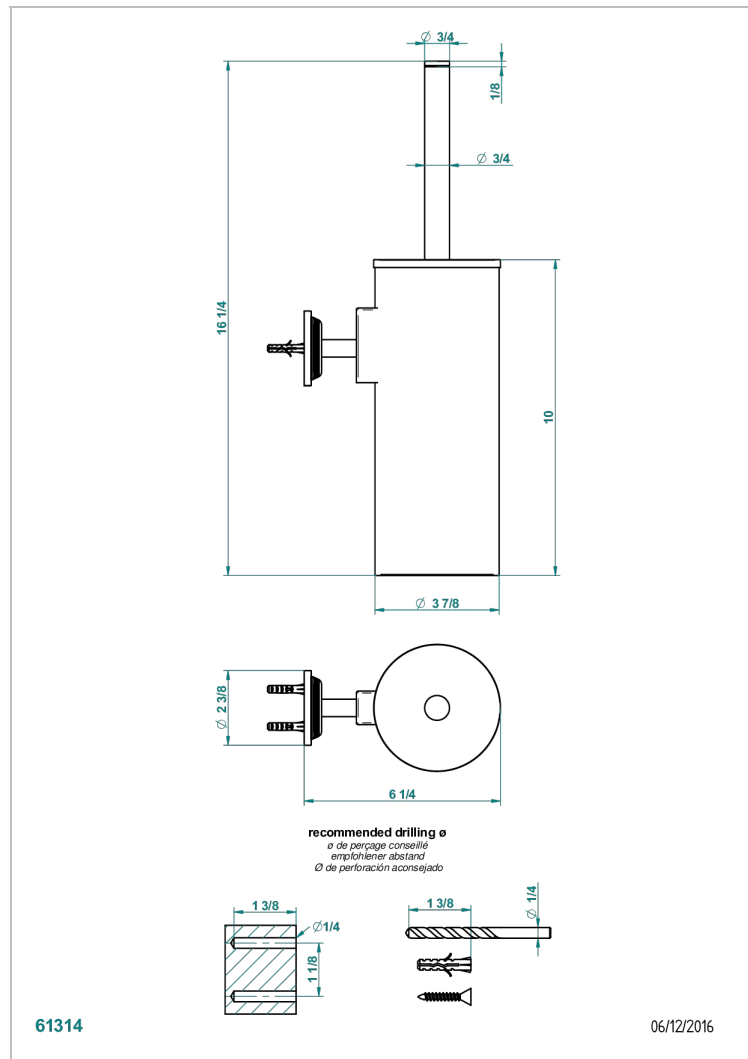

WEST COAST WITH METAL CROSS HANDLES

U9A-4720C

Metal toilet brush holder with brush with cover wall mounted

CHARACTERISTIC

- West Coast with metal cross handles
- Metal toilet brush holder with brush with cover wall mounted