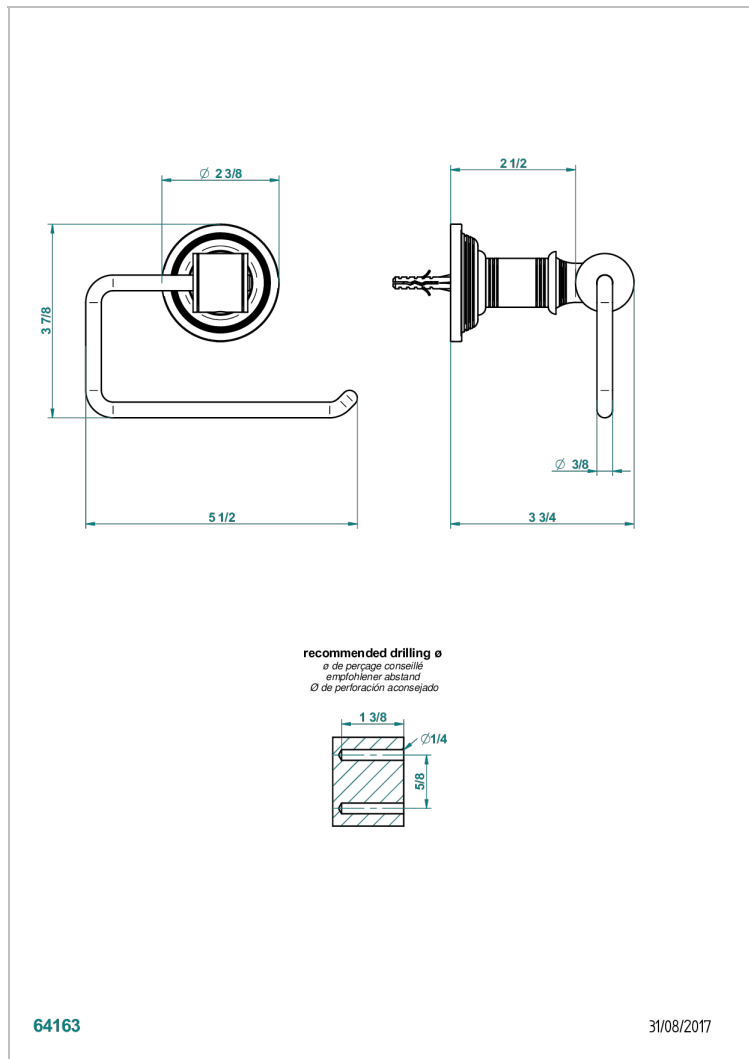

# WEST COAST WITH METAL CROSS HANDLES

U9A-538A

Toilet paper holder, single mount without cover

64163

31/08/2017

## CHARACTERISTIC

- West Coast with metal cross handles
- Toilet paper holder, single mount without cover