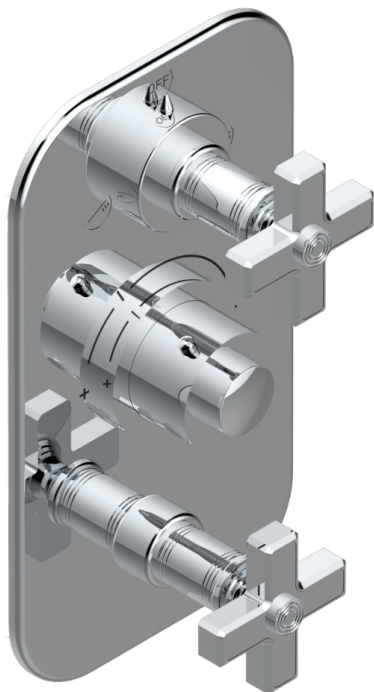

# WEST COAST WITH METAL CROSS HANDLES

U9A-5540BE

Trim for THG thermostat 3 functions , with one off function and 2 outlets and one single off function - rough part supplied with fixing box ref. .5 540AE/US

3 pastilles inclus / 3 pads included

Compatible with

5540AE  
5540AE/US  
5540AE/W

Boite / Box Joint Plaque / Seal Plate Tube

61514

25/01/2018

## CHARACTERISTIC

- Built-in thermostatic cover for 5540AE with 3 outputs (1 x 3/4' and 2 x 1/2')
- Requires concealed thermostat Réf. 5540AE - 5540AE/US - 5540AE/W
- Output high : ceramic diverter with 2 functions and stopvalve
- Output downwards : 1/4' turn of 3/4' stopvalve
- For Shower 3 functions - 2 functions can operate simultaneously
- Temperature control knob with security stop at 38°C
- Solid brass plate and knob
- ASME : ASME A112.18.1-2011/CSA B125.1-11
- DVGW : DW-6512CQ0608

## RELATED SKU'S

- Ref. G00-5100G Reinforced stop ring for THG thermostatic with fixing set
- Ref. G00-5540AE/US Thg thermostat with wax cartridge with one stop valve, 2 outlets and another stop valve, delivered with a built-in box, no trim