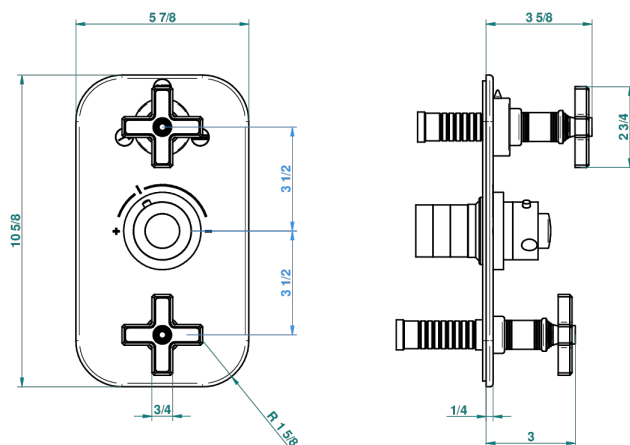

# WEST COAST WITH METAL CROSS HANDLES

U9A-5540BE

Trim for THG thermostat 3 functions , with one off function and 2 outlets and one single off function - rough part supplied with fixing box ref. .5 540AE/US

## CHARACTERISTIC

- Built-in thermostatic cover for 5540AE with 3 outputs (1 x 3/4' and 2 x 1/2')
- Requires concealed thermostat Réf. 5540AE - 5540AE/US - 5540AE/W
- Output high : ceramic diverter with 2 functions and stopvalve
- Output downwards : 1/4' turn of 3/4' stopvalve
- For Shower 3 functions - 2 functions can operate simultaneously
- Temperature control knob with security stop at 38°C
- Solid brass plate and knob
- ASME : ASME A112.18.1-2011/CSA B125.1-11
- DVGW : DW-6512CQ0608