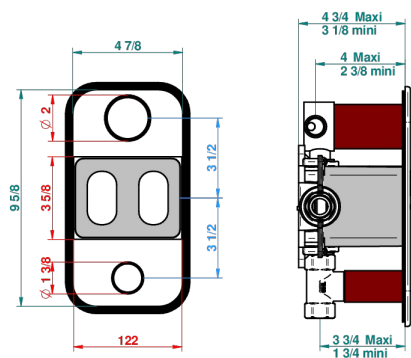

Boite / Box Joint Plaque / Seal Plate Tube

61514

25/01/2018

CHARACTERISTIC

- Built-in thermostatic cover for 5540AE with 3 outputs (1 x 3/4' and 2 x 1/2')
- Requires concealed thermostat Réf. 5540AE - 5540AE/US - 5540AE/W
- Output high : ceramic diverter with 2 functions and stopvalve
- Output downwards : 1/4' turn of 3/4' stopvalve
- For Shower 3 functions - 2 functions can operate simultaneously
- Temperature control knob with security stop at 38°C
- Solid brass plate and knob
- ASME : ASME A112.18.1-2011/CSA B125.1-11
- DVGW : DW-6512CQ0608

STANDARDS

RELATED SKU'S

- Ref. G00-5100G Reinforced stop ring for THG thermostatic with fixing set
- Ref. G00-5540AE/US Thg thermostat with wax cartridge with one stop valve, 2 outlets and another stop valve, delivered with a built-in box, no trim

AVAILABLE FINITIONS

Blush PVD - H62
Brass color PVD - H49
Brown bronze color PVD - F33
Chrome polished - A02
Copper antique matt, coated - H07
Gold color PVD - H52

Gold mat - F07
Gold polished - F01
Graphite PVD - H64
Light coated bronze - D01
Matt Umber PVD - H67
Matt blush PVD - H60

Matt brass color PVD - H50
Matt brown bronze color PVD - F34
Matt chrome (American satin) - C02
Matt gold color PVD - H53
Matt graphite PVD - H65
Matt nickel (American satin) - C01

Matt nickel color PVD - H56
Nickel antique / Sovereign - H28
Nickel color PVD - H55
Nickel polished - B01
Polished chrome with gold inlay - GA1
Silver polished, antique - H03

Soft gold - F30
Soft matt gold - F31
Umber PVD - H66