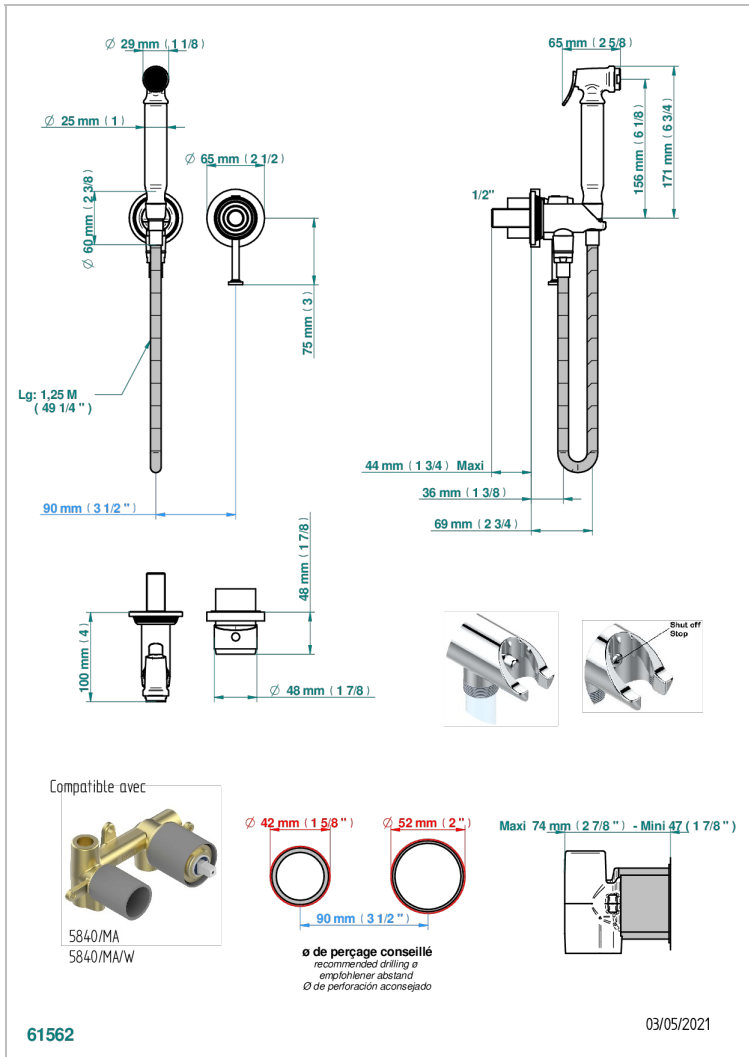

WEST COAST WITH METAL CROSS HANDLES

U9A-5840/MBG

Trim only for WC douche including: trigger spray, wall mounted single lever mixer, reinforced hose (49 1/4"), wall outlet with integrated elbow with safety stopper

CHARACTERISTIC

- ACS : 19ACCLY412

STANDARDS

RELATED SKU'S

- Ref. G00-5840/MAUS Rough parts for concealed wall-mounted mixer with 1/2" outlet

AVAILABLE FINITIONS

Blush PVD - H62
Brass color PVD - H49
Brown bronze color PVD - F33
Chrome polished - A02
Copper antique matt, coated - H07
Gold color PVD - H52

Matt nickel color PVD - H56
Nickel antique / Sovereign - H28
Nickel color PVD - H55
Nickel polished - B01
Polished chrome with gold inlay - GA1
Silver polished, antique - H03

Soft gold - F30
Soft matt gold - F31
Umber PVD - H66