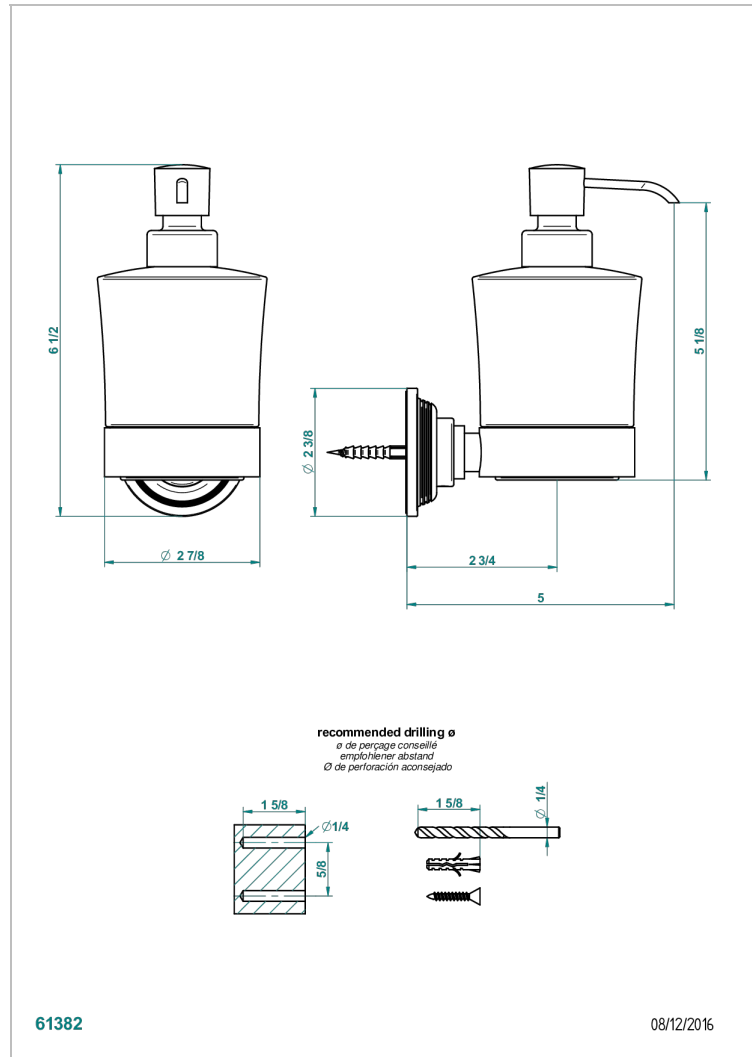

WEST COAST WITH METAL CROSS HANDLES

U9A-613

wall liquid soap dispenser

THG[®]
PARIS

CHARACTERISTIC

- West Coast with metal cross handles
- wall liquid soap dispenser

AVAILABLE FINITIONS

Blush PVD - H62
Brass color PVD - H49
Brown bronze color PVD - F33
Chrome polished - A02
Copper antique matt, coated - H07
Gold color PVD - H52